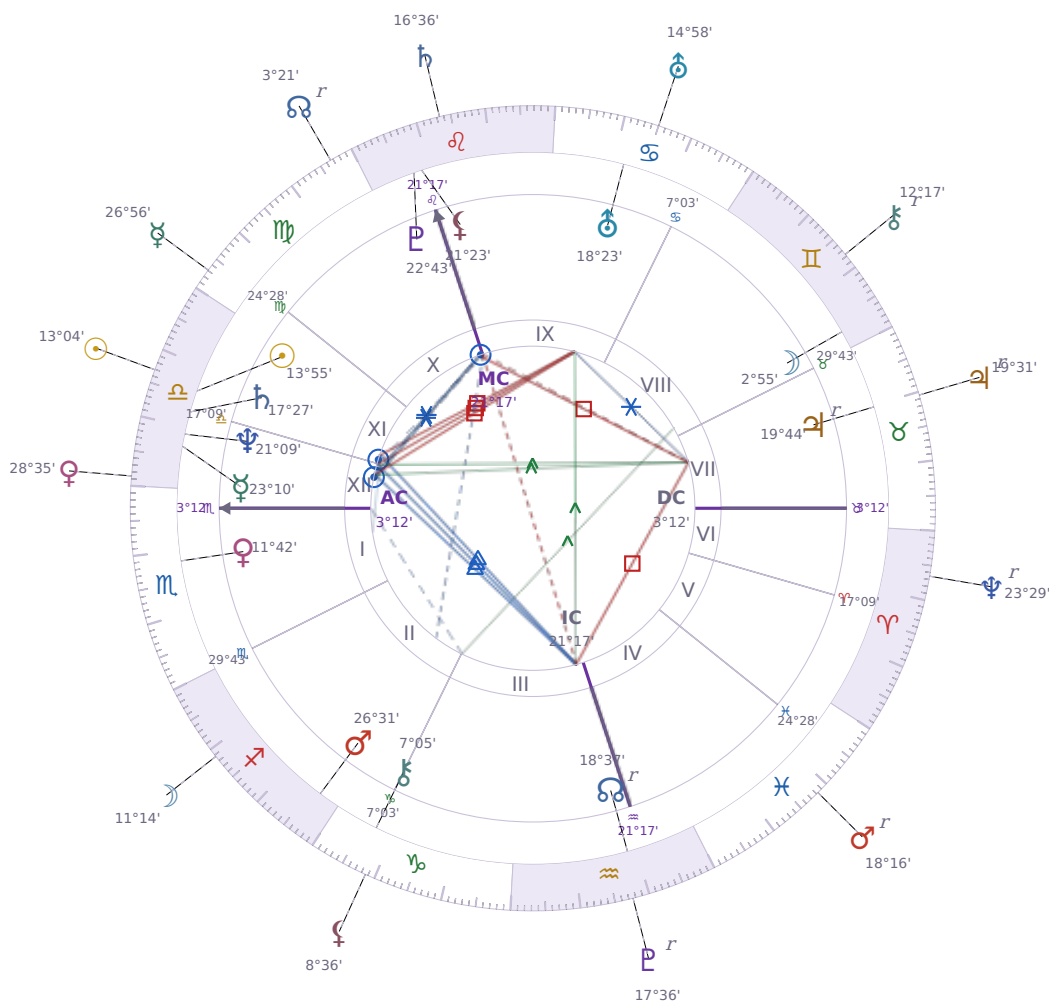

## SOLAR RETURN

### Vladimir Putin

President of Russia (2000–2008; since 2012)

♎ Libra October 7, 1952 09:30 Saint Petersburg

**6 October 2035 · 20:54 (17:54 UTC) · Saint Petersburg**

Solar ASC ♋ Cancer · MC ♒ Aquarius

#### NATAL PLANETS

☉ Sun	in	♎	Libra	13°55'
☾ Moon	in	♊	Gemini	2°55'
☿ Mercury	in	♎	Libra	23°10'
♀ Venus	in	♏	Scorpio	11°42'
♂ Mars	in	♐	Sagittarius	26°31'
♃ Jupiter	in	♉	Taurus	19°44'
♄ Saturn	in	♎	Libra	17°27'