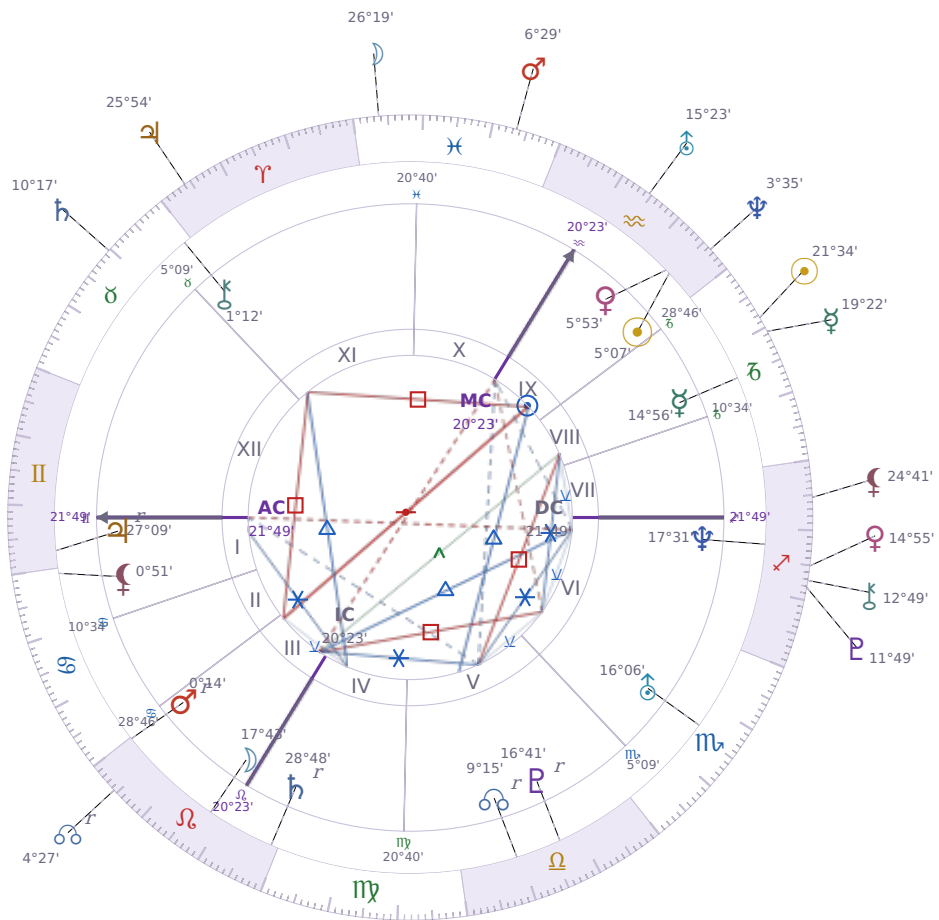

DAILY HOROSCOPE

Volodymyr Zelenskyy

President of Ukraine since 2019

♈ Aquarius January 25, 1978 14:00 Kryvyi Rih

Wednesday, 12 January 2000

TRANSITS FOR TODAY

☉ Sun	in ♑ Capricorn	21°35'00"
☾ Moon	in ♓ Pisces	26°19'37"
☿ Mercury	in ♑ Capricorn	19°22'17"
♀ Venus	in ♐ Sagittarius	14°55'27"
♂ Mars	in ♓ Pisces	6°29'35"
♃ Jupiter	in ♈ Aries	25°54'04"
♄ Saturn	in ♉ Taurus	10°17'19"

♅ Uranus	in ♒ Aquarius	15°23'13"
♆ Neptune	in ♒ Aquarius	3°35'42"
♇ Pluto	in ♐ Sagittarius	11°49'27"
♁ Chiron	in ♐ Sagittarius	12°49'53"
♁ NNode	in ♌ Leo Rx	4°27'30"
♁ Lilith	in ♐ Sagittarius	24°41'20"

NATAL PLANETS

☉ Sun	in ♒ Aquarius	5°07'26"	IX
☾ Moon	in ♌ Leo	17°43'06"	III
☿ Mercury	in ♐ Capricorn	14°56'00"	VIII
♀ Venus	in ♒ Aquarius	5°53'27"	IX
♂ Mars	in ♌ Leo	0°14'40"	III Rx
♃ Jupiter	in ♊ Gemini	27°09'21"	I Rx
♄ Saturn	in ♌ Leo	28°48'50"	IV Rx
♅ Uranus	in ♏ Scorpio	16°06'59"	VI
♆ Neptune	in ♐ Sagittarius	17°31'24"	VI
♇ Pluto	in ♎ Libra	16°41'02"	V Rx
♁ Chiron	in ♉ Taurus	1°12'25"	XI
♁ North Node	in ♎ Libra	9°15'38"	V Rx
♁ Lilith	in ♋ Cancer	0°51'45"	I

KEY DATE

♄ Saturn stations Direct

Saturn turning direct means **stuck decisions and delayed projects** can finally move again after months of standing still. What felt unclear or blocked in your work, finances, or long-term plans becomes **clearer and actionable** as *Saturn* pushes forward. The pattern most people notice is **real progress on what matters** — whether that's getting a commitment from someone, finishing something you started, or seeing results from hard work you put in during the retrograde.