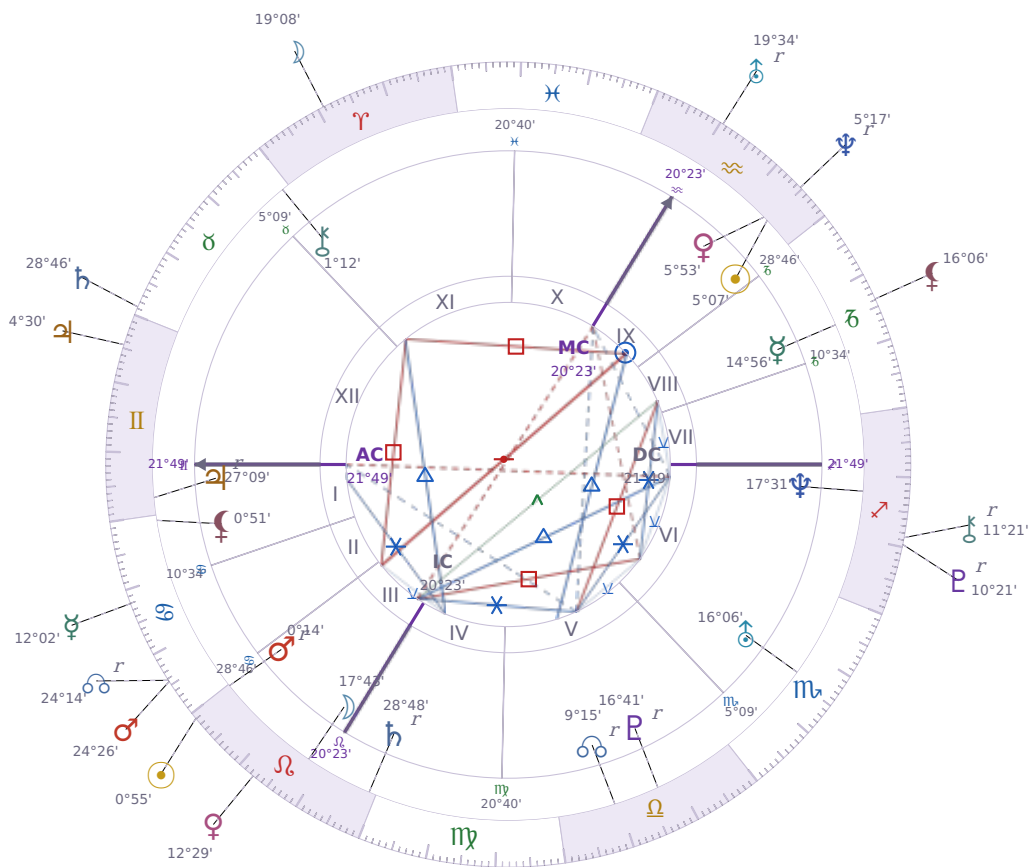

DAILY HOROSCOPE

## Volodymyr Zelenskyy

President of Ukraine since 2019

♈ Aquarius January 25, 1978 14:00 Kryvyi Rih

**Sunday, 23 July 2000**