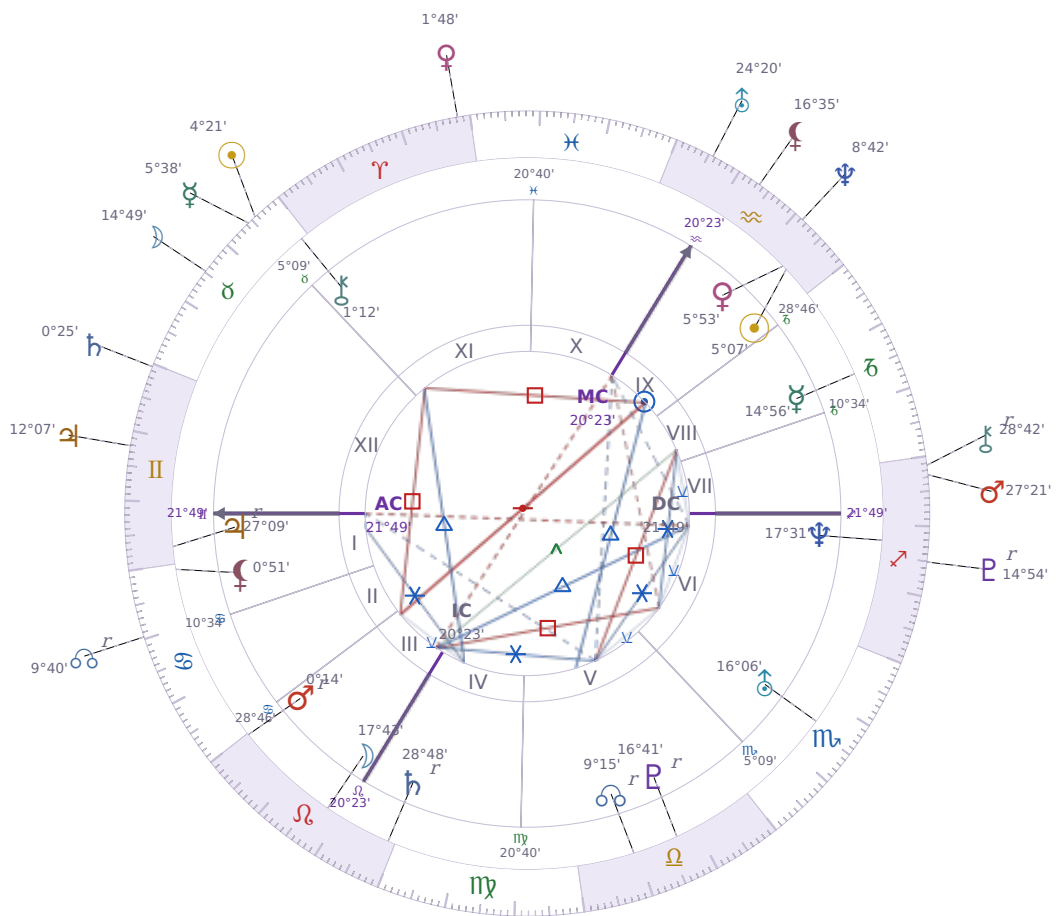

DAILY HOROSCOPE

## Volodymyr Zelenskyy

President of Ukraine since 2019

♈ Aquarius January 25, 1978 14:00 Kryvyi Rih

**Tuesday, 24 April 2001**

### TRANSITS FOR TODAY

☉ Sun	in ♉ Taurus	4°21'56"
☾ Moon	in ♉ Taurus	14°49'43"
☿ Mercury	in ♉ Taurus	5°38'52"
♀ Venus	in ♈ Aries	1°48'47"
♂ Mars	in ♐ Sagittarius	27°21'42"
♃ Jupiter	in ♊ Gemini	12°07'38"
♄ Saturn	in ♊ Gemini	0°25'47"