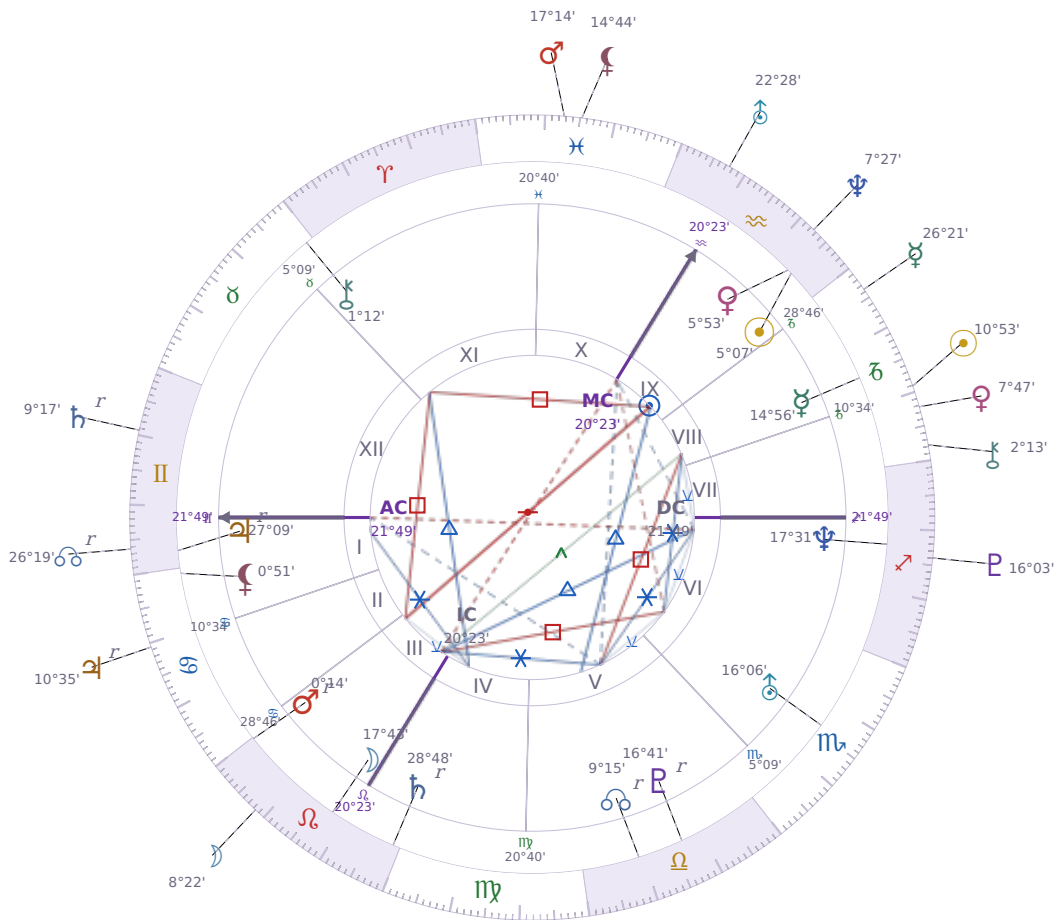

DAILY HOROSCOPE

Volodymyr Zelenskyy

President of Ukraine since 2019

♈ Aquarius January 25, 1978 14:00 Kryvyi Rih

Tuesday, 1 January 2002

TRANSITS FOR TODAY

☉ Sun	in ♑ Capricorn	10°53'35"
☾ Moon	in ♌ Leo	8°22'59"
☿ Mercury	in ♑ Capricorn	26°21'24"
♀ Venus	in ♑ Capricorn	7°47'26"
♂ Mars	in ♋ Pisces	17°14'51"
♃ Jupiter	in ♋ Cancer Rx	10°35'57"
♄ Saturn	in ♊ Gemini Rx	9°17'32"

♅ Uranus	in ♒ Aquarius	22°28'54"
♆ Neptune	in ♒ Aquarius	7°27'43"
♇ Pluto	in ♏ Sagittarius	16°03'17"
♁ Chiron	in ♐ Capricorn	2°13'06"
♊ NNode	in ♊ Gemini Rx	26°19'51"
♁ Lilith	in ♓ Pisces	14°44'21"

NATAL PLANETS