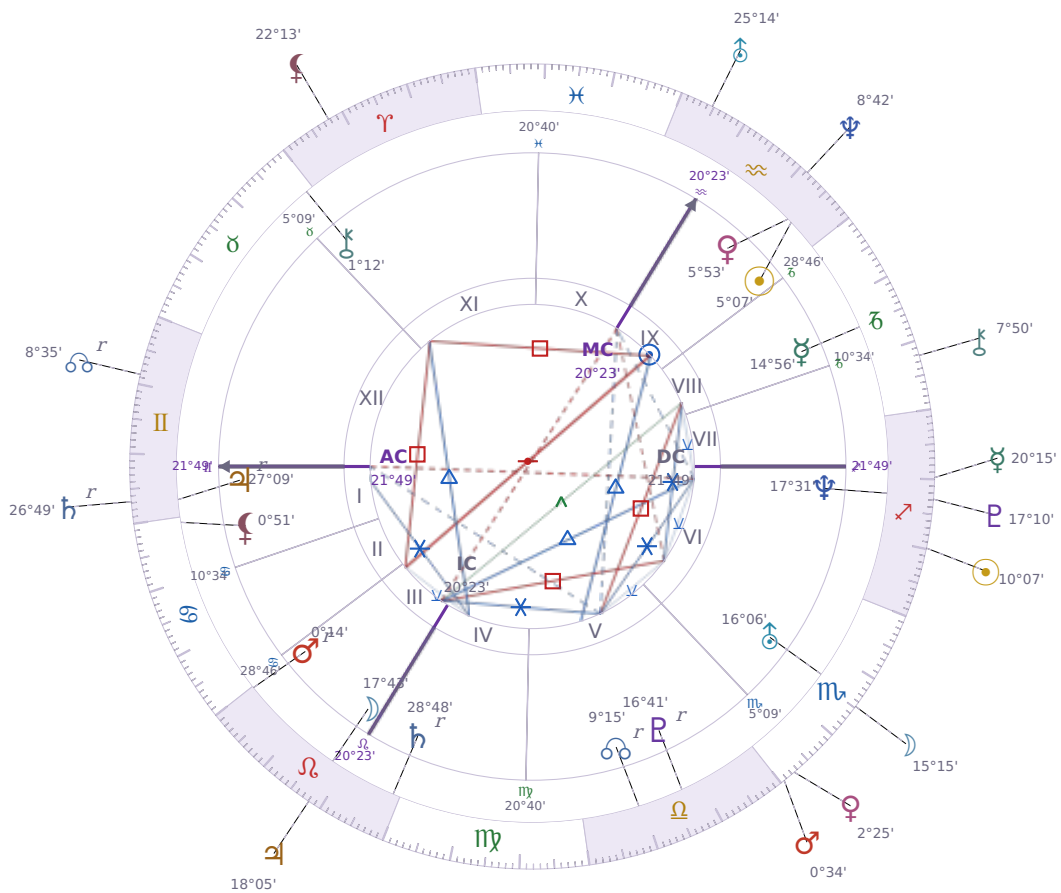

DAILY HOROSCOPE

Volodymyr Zelenskyy

President of Ukraine since 2019

♈ Aquarius January 25, 1978 14:00 Kryvyi Rih

Monday, 2 December 2002

TRANSITS FOR TODAY

☉ Sun	in ♏ Sagittarius	10°07'34"
☾ Moon	in ♏ Scorpio	15°15'02"
☿ Mercury	in ♏ Sagittarius	20°15'08"
♀ Venus	in ♏ Scorpio	2°25'37"
♂ Mars	in ♏ Scorpio	0°34'39"
♃ Jupiter	in ♏ Leo	18°05'52"
♄ Saturn	in ♏ Gemini Rx	26°49'39"

♅ Uranus	in ♒ Aquarius	25°14'48"
♆ Neptune	in ♒ Aquarius	8°42'22"
♇ Pluto	in ♏ Sagittarius	17°10'03"
♁ Chiron	in ♐ Capricorn	7°50'44"
♁ NNode	in ♊ Gemini Rx	8°35'28"
♁ Lilith	in ♈ Aries	22°13'13"

NATAL PLANETS