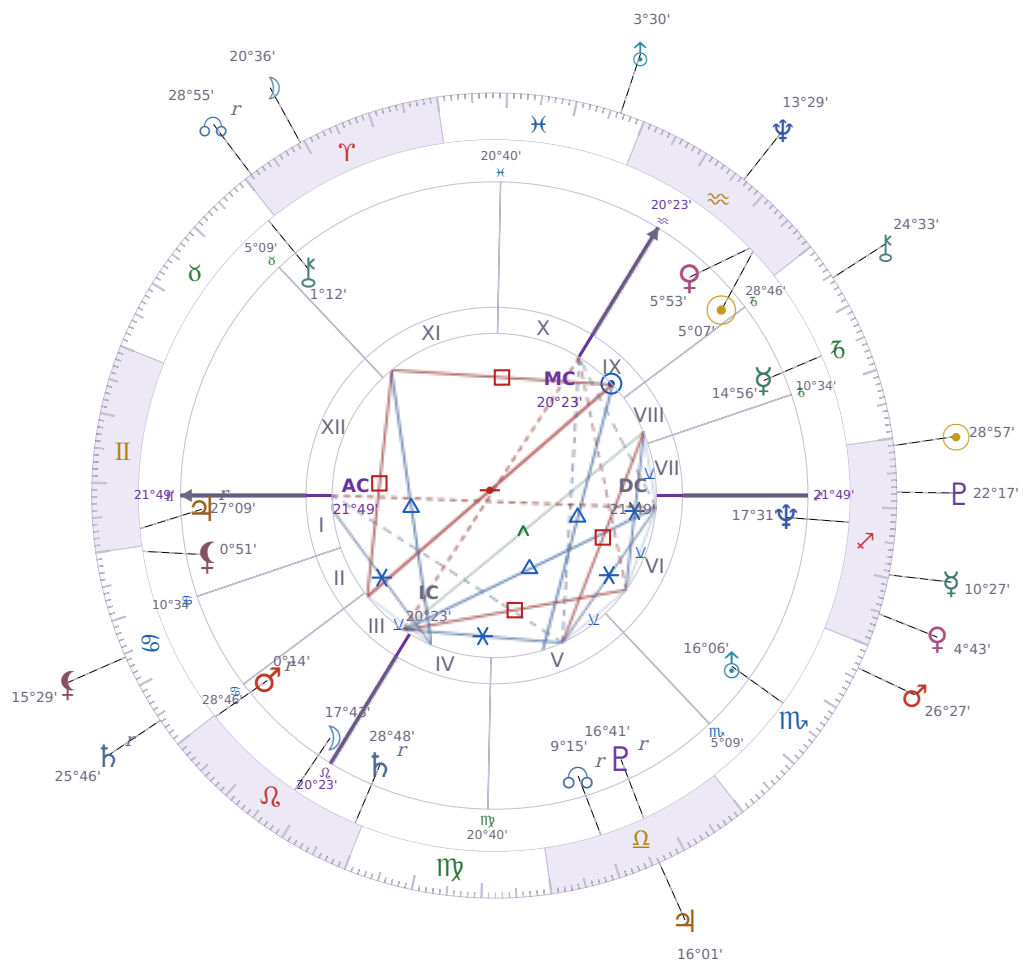

DAILY PERSONAL HOROSCOPE

Volodymyr Zelenskyy

President of Ukraine since 2019

♈ Aquarius January 25, 1978 14:00 Kryvyi Rih

Monday, 20 December 2004

TRANSITS FOR TODAY

☉ Sun	in ♏ Sagittarius	28°57'09"
☾ Moon	in ♈ Aries	20°36'42"
☿ Mercury	in ♏ Sagittarius	10°27'22"
♀ Venus	in ♏ Sagittarius	4°43'28"
♂ Mars	in ♏ Scorpio	26°27'47"
♃ Jupiter	in ♎ Libra	16°01'49"
♄ Saturn	in ♋ Cancer Rx	25°46'49"

♅ Uranus	in ♓ Pisces	3°30'05"
♆ Neptune	in ♒ Aquarius	13°29'19"
♇ Pluto	in ♏ Sagittarius	22°17'54"
♁ Chiron	in ♐ Capricorn	24°33'59"
♊ NNode	in ♈ Aries Rx	28°55'52"
♁ Lilith	in ♋ Cancer	15°29'46"

NATAL PLANETS