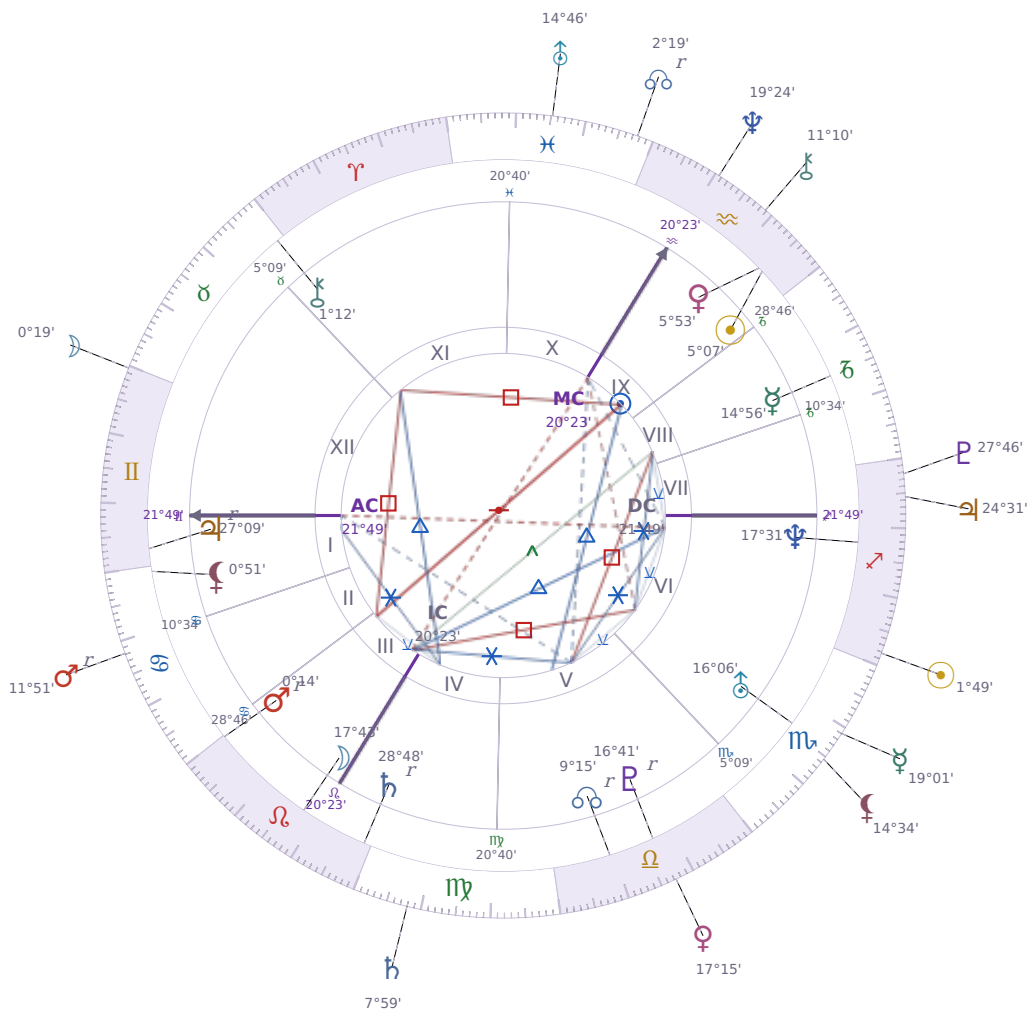

DAILY PERSONAL HOROSCOPE

## Volodymyr Zelenskyy

President of Ukraine since 2019

♈ Aquarius January 25, 1978 14:00 Kryvyi Rih

**Saturday, 24 November 2007**

TRANSITS FOR TODAY

☉ Sun	in ♐ Sagittarius	14°49'02"
☾ Moon	in ♊ Gemini	0°19'45"
☿ Mercury	in ♏ Scorpio	19°01'57"
♀ Venus	in ♎ Libra	17°15'21"
♂ Mars	in ♋ Cancer <b>Rx</b>	11°51'23"
♃ Jupiter	in ♐ Sagittarius	24°31'07"
♄ Saturn	in ♍ Virgo	7°59'18"