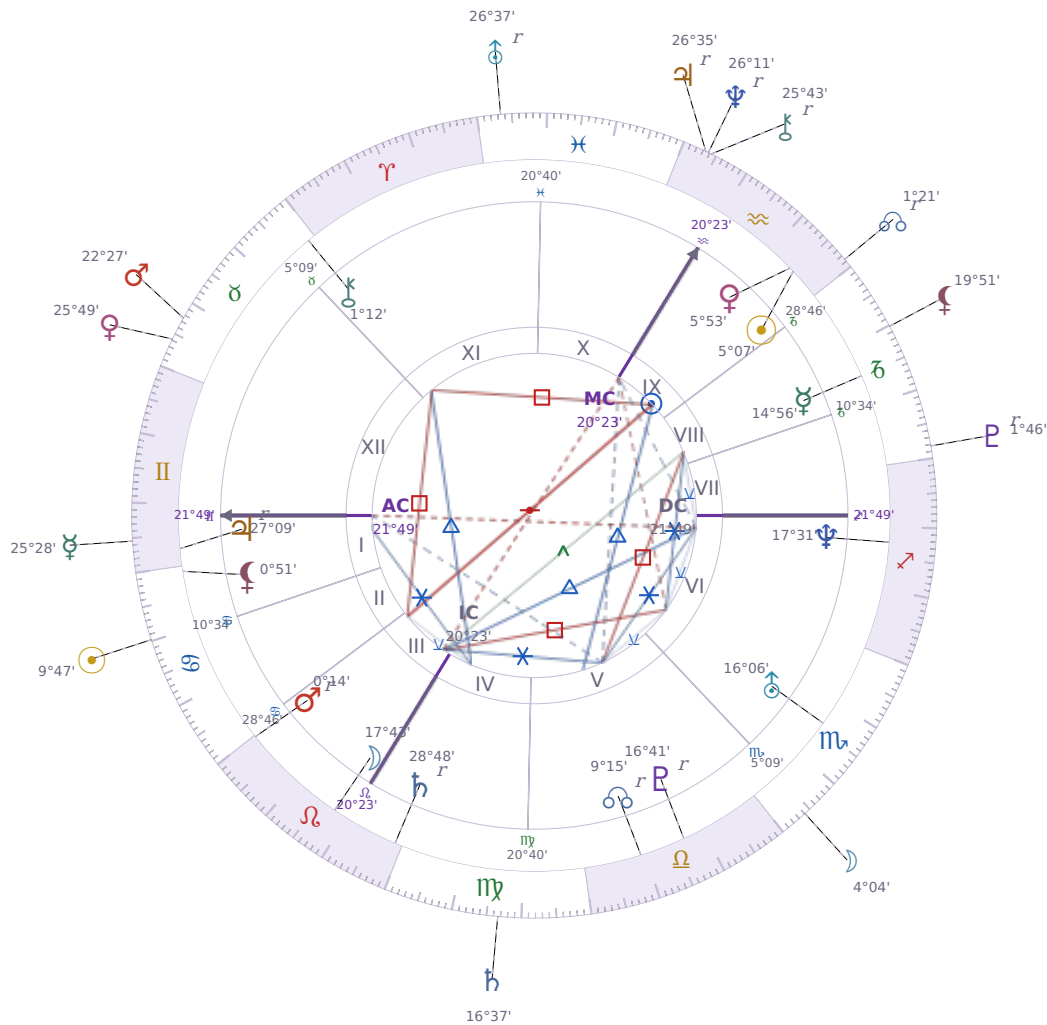

DAILY PERSONAL HOROSCOPE

Volodymyr Zelenskyy

President of Ukraine since 2019

♈ Aquarius January 25, 1978 14:00 Kryvyi Rih

Wednesday, 1 July 2009

TRANSITS FOR TODAY

☉ Sun	in ♋ Cancer	9°47'18"
☾ Moon	in ♏ Scorpio	4°04'09"
☿ Mercury	in ♊ Gemini	25°28'53"
♀ Venus	in ♉ Taurus	25°49'32"
♂ Mars	in ♉ Taurus	22°27'07"
♃ Jupiter	in ♈ Aquarius Rx	26°35'57"
♄ Saturn	in ♍ Virgo	16°37'17"

♅ Uranus	in ♓ Pisces Rx	26°37'20"
♆ Neptune	in ♒ Aquarius Rx	26°11'29"
♇ Pluto	in ♐ Capricorn Rx	1°46'34"
♁ Chiron	in ♒ Aquarius Rx	25°43'12"
♁ NNode	in ♒ Aquarius Rx	1°21'07"
♁ Lilith	in ♐ Capricorn	19°51'41"