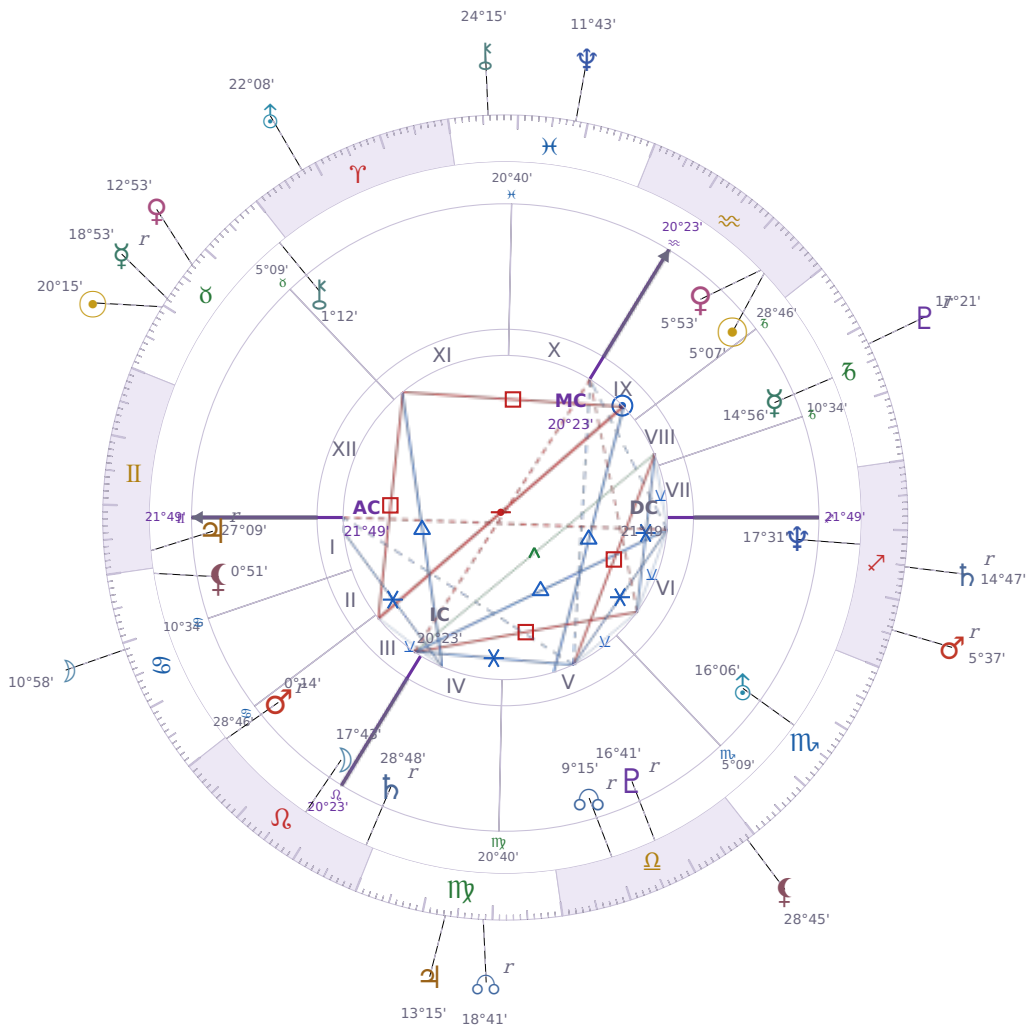

DAILY PERSONAL HOROSCOPE

Volodymyr Zelenskyy

President of Ukraine since 2019

♈ Aquarius January 25, 1978 14:00 Kryvyi Rih

Tuesday, 10 May 2016

TRANSITS FOR TODAY

☉ Sun	in ♉ Taurus	20°15'17"
☾ Moon	in ♋ Cancer	10°58'19"
☿ Mercury	in ♉ Taurus Rx	18°53'17"
♀ Venus	in ♉ Taurus	12°53'55"
♂ Mars	in ♐ Sagittarius Rx	5°37'09"
♃ Jupiter	in ♍ Virgo	13°15'24"
♄ Saturn	in ♐ Sagittarius Rx	14°47'40"

♅ Uranus	in ♈ Aries	22°08'58"
♆ Neptune	in ♓ Pisces	11°43'15"
♇ Pluto	in ♑ Capricorn Rx	17°21'57"
♁ Chiron	in ♓ Pisces	24°15'56"
♁ NNode	in ♍ Virgo Rx	18°41'51"
♁ Lilith	in ♎ Libra	28°45'45"

NATAL PLANETS

KEY DATE

♃ Jupiter stations Direct

Jupiter turning **direct again** means opportunities and decisions that felt stuck or unclear over the past months can finally move ahead with real momentum. What becomes **clearer now** is whether plans, applications, or deals are actually going to work — delays lift and you get actual answers instead of waiting. **Growth starts moving** in the areas where *Jupiter* sits in your chart, so watch for openings in money, work, relationships, or learning that were on pause during the retrograde.