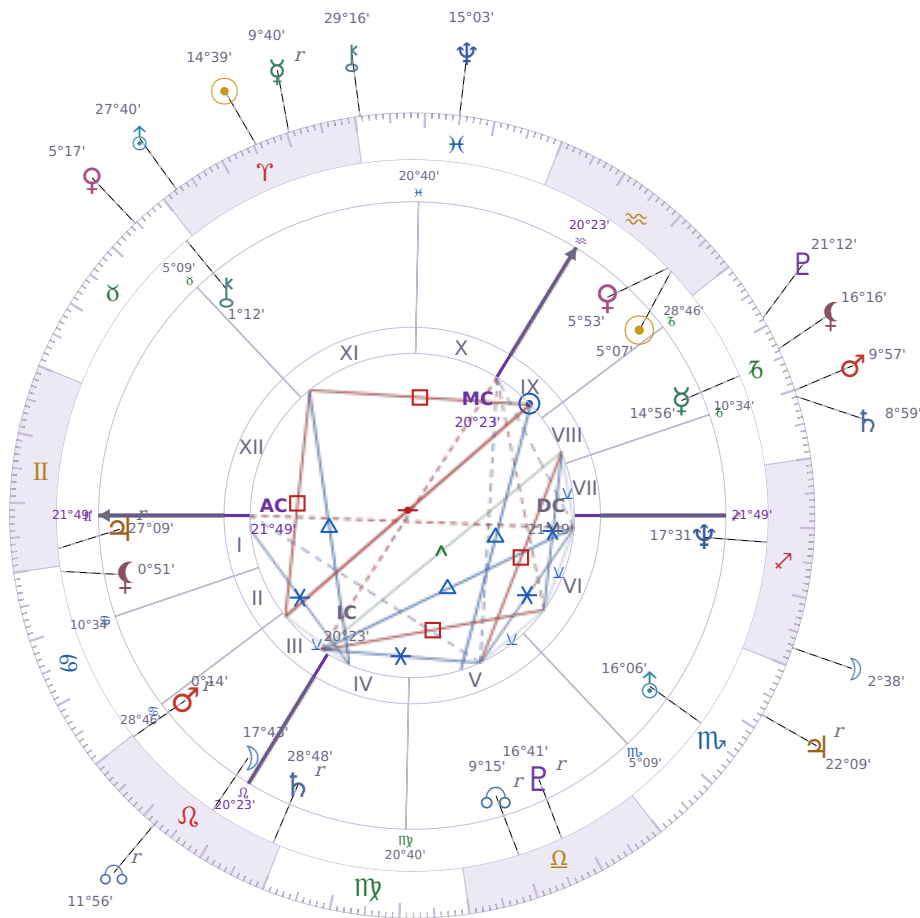

DAILY PERSONAL HOROSCOPE

## Volodymyr Zelenskyy

President of Ukraine since 2019

♈ Aquarius January 25, 1978 14:00 Kryvyi Rih

**Wednesday, 4 April 2018**

TRANSITS FOR TODAY

☉ Sun	in ♈ Aries	14°39'47"
☾ Moon	in ♐ Sagittarius	2°38'28"
☿ Mercury	in ♈ Aries Rx	9°40'59"
♀ Venus	in ♉ Taurus	5°17'19"
♂ Mars	in ♐ Capricorn	9°57'32"
♃ Jupiter	in ♏ Scorpio Rx	22°09'46"
♄ Saturn	in ♐ Capricorn	8°59'49"