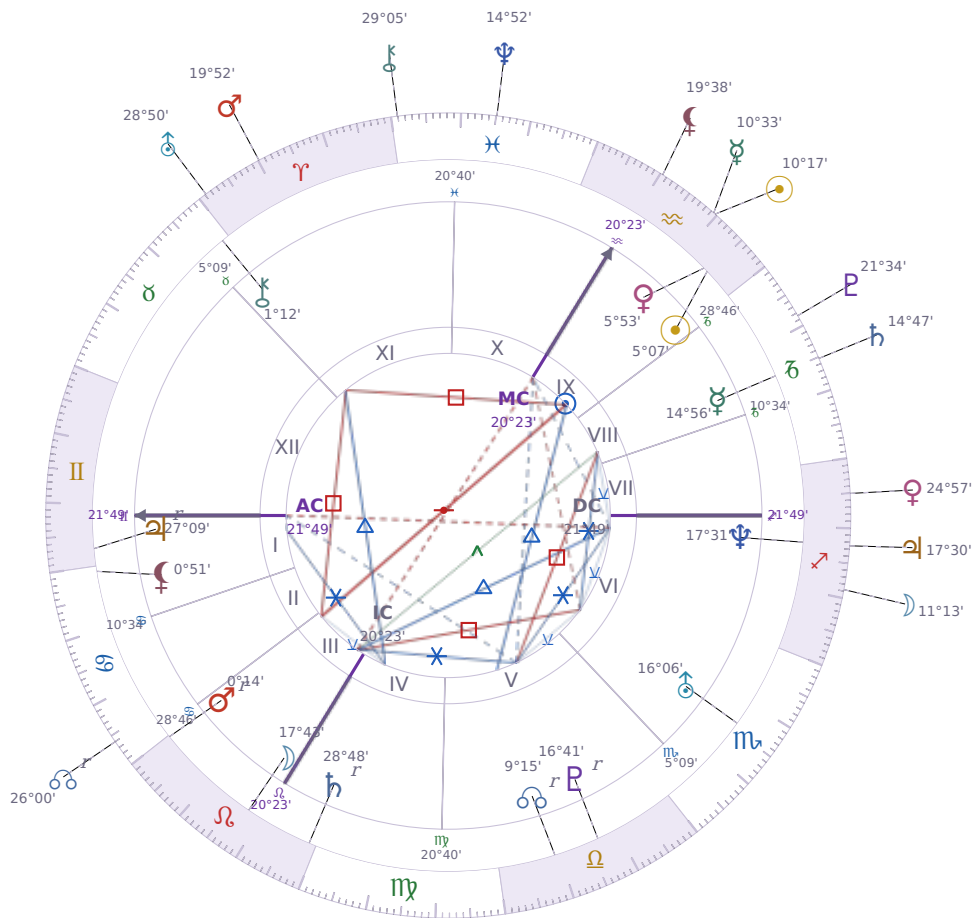

DAILY PERSONAL HOROSCOPE

Volodymyr Zelenskyy

President of Ukraine since 2019

♈ Aquarius January 25, 1978 14:00 Kryvyi Rih

Wednesday, 30 January 2019

TRANSITS FOR TODAY

☉ Sun	in ♈ Aquarius	10°17'39"
☾ Moon	in ♏ Sagittarius	11°13'04"
☿ Mercury	in ♈ Aquarius	10°33'44"
♀ Venus	in ♏ Sagittarius	24°57'59"
♂ Mars	in ♈ Aries	19°52'41"
♃ Jupiter	in ♏ Sagittarius	17°30'30"
♄ Saturn	in ♐ Capricorn	14°47'31"

♅ Uranus	in ♈ Aries	28°50'32"
♆ Neptune	in ♓ Pisces	14°52'37"
♇ Pluto	in ♐ Capricorn	21°34'50"
♁ Chiron	in ♓ Pisces	29°05'25"
♊ NNode	in ♋ Cancer Rx	26°00'21"
♁ Lilith	in ♒ Aquarius	19°38'06"

NATAL PLANETS