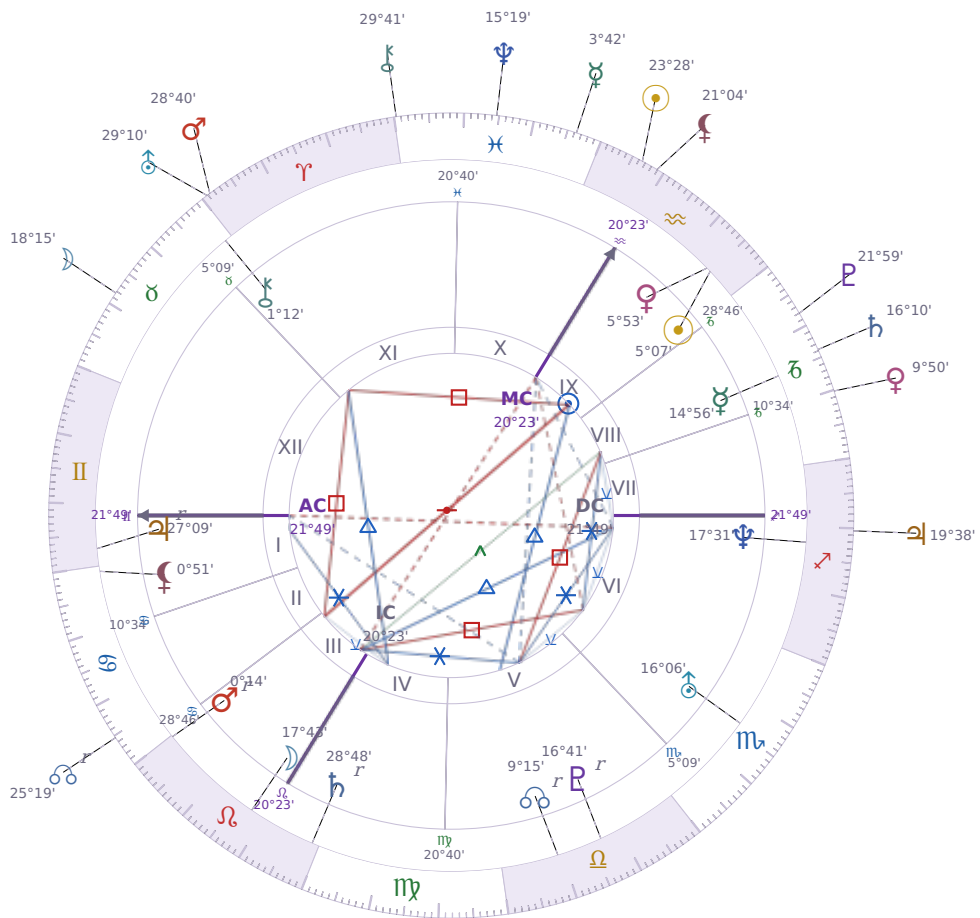

DAILY PERSONAL HOROSCOPE

Volodymyr Zelenskyy

President of Ukraine since 2019

♈ Aquarius January 25, 1978 14:00 Kryvyi Rih

Tuesday, 12 February 2019

TRANSITS FOR TODAY

☉ Sun	in ♈ Aquarius	23°28'30"
☾ Moon	in ♉ Taurus	18°15'43"
☿ Mercury	in ♏ Pisces	3°42'21"
♀ Venus	in ♏ Capricorn	9°50'39"
♂ Mars	in ♈ Aries	28°40'48"
♃ Jupiter	in ♏ Sagittarius	19°38'35"
♄ Saturn	in ♏ Capricorn	16°10'38"

♅ Uranus	in ♈ Aries	29°10'24"
♆ Neptune	in ♓ Pisces	15°19'21"
♇ Pluto	in ♑ Capricorn	21°59'10"
♁ Chiron	in ♓ Pisces	29°41'51"
♁ NNode	in ♋ Cancer Rx	25°19'02"
♁ Lilith	in ♒ Aquarius	21°04'39"

NATAL PLANETS