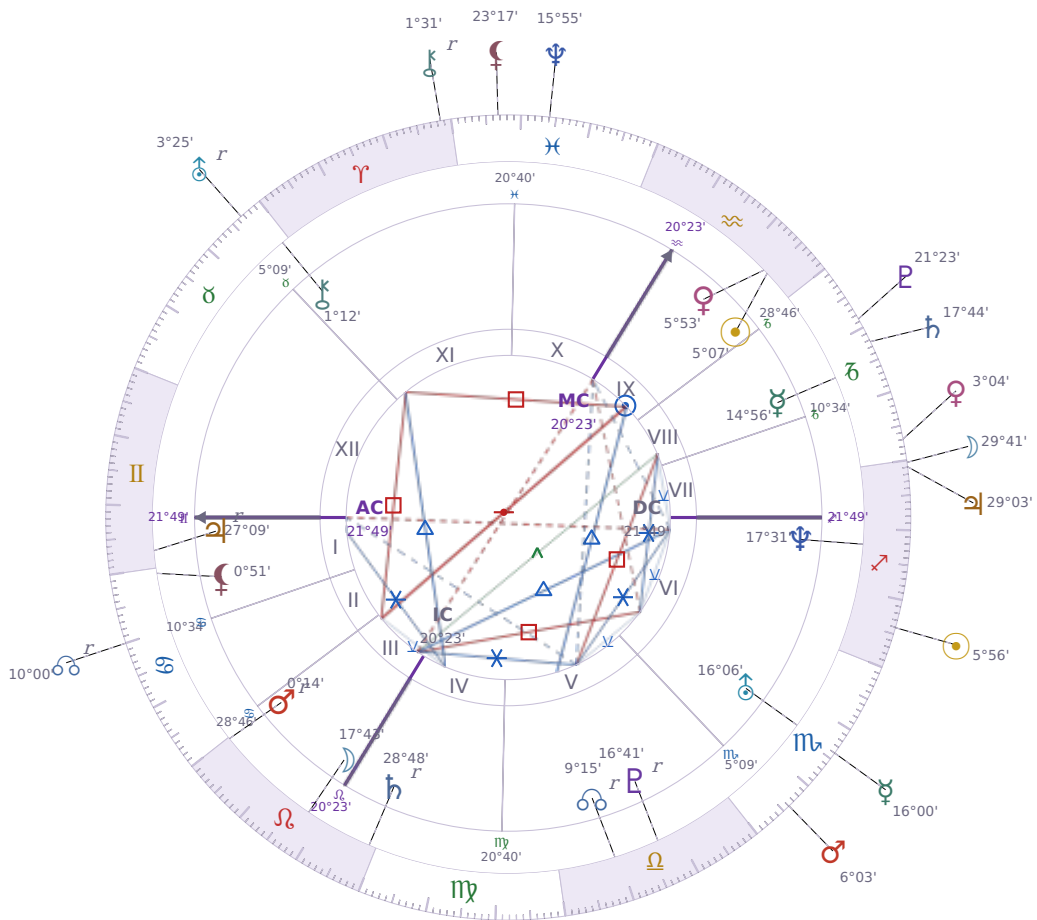

DAILY PERSONAL HOROSCOPE

## Volodymyr Zelenskyy

President of Ukraine since 2019

♈ Aquarius January 25, 1978 14:00 Kryvyi Rih

**Thursday, 28 November 2019**