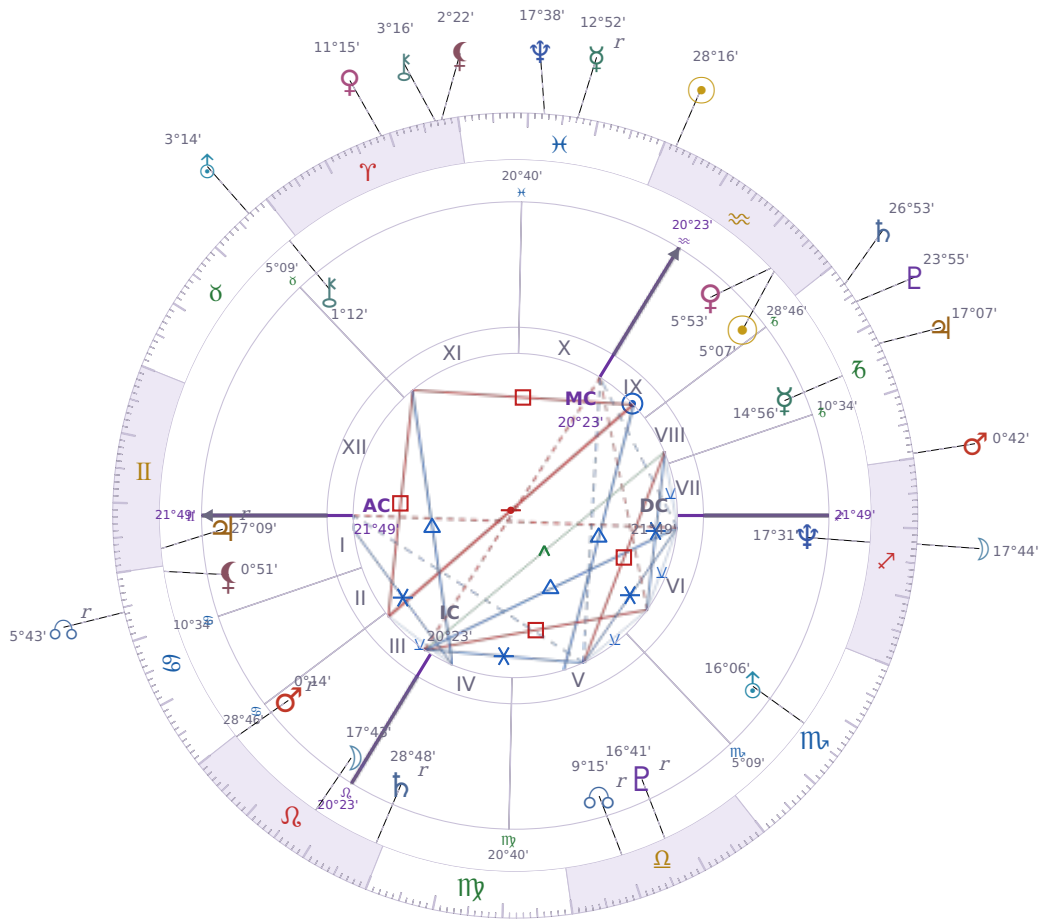

DAILY PERSONAL HOROSCOPE

## Volodymyr Zelenskyy

President of Ukraine since 2019

♈ Aquarius January 25, 1978 14:00 Kryvyi Rih

**Monday, 17 February 2020**

TRANSITS FOR TODAY

☉ Sun	in ♈ Aquarius	28°16'40"
☾ Moon	in ♏ Sagittarius	17°44'50"
☿ Mercury	in ♏ Pisces Rx	12°52'16"
♀ Venus	in ♈ Aries	11°15'16"
♂ Mars	in ♏ Capricorn	0°42'02"
♃ Jupiter	in ♏ Capricorn	17°07'53"
♄ Saturn	in ♏ Capricorn	26°53'04"