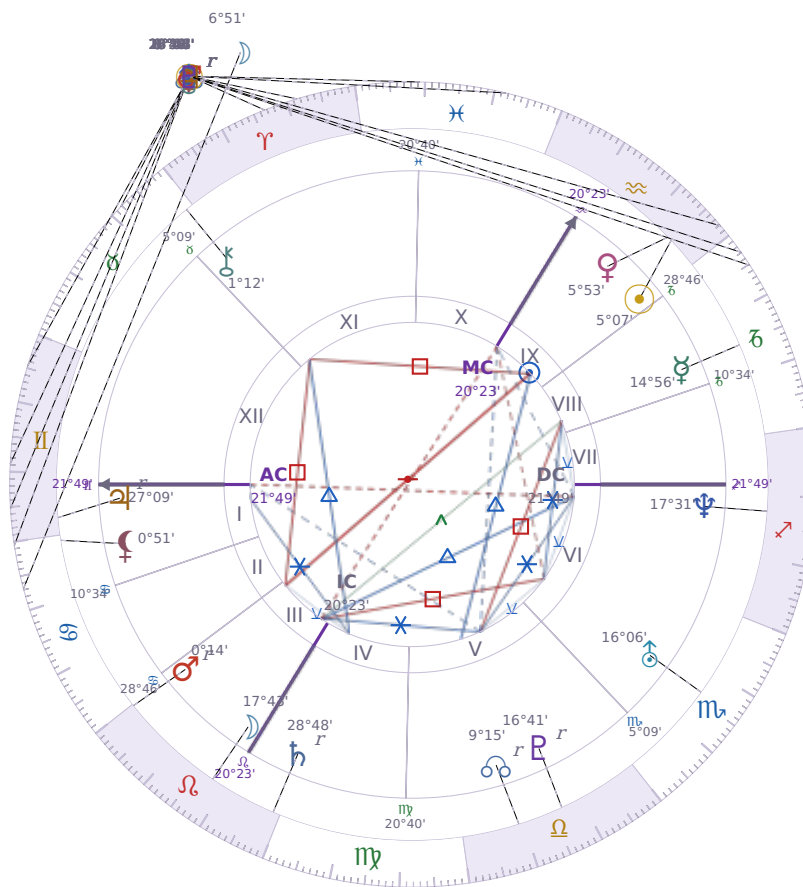

DAILY PERSONAL HOROSCOPE

Volodymyr Zelenskyy

President of Ukraine since 2019

♈ Aquarius January 25, 1978 14:00 Kryvyi Rih

Monday, 25 May 2020

TRANSITS FOR TODAY

☉ Sun	in ♊ Gemini	4°44'07"
☾ Moon	in ♋ Cancer	6°51'12"
☿ Mercury	in ♊ Gemini	25°16'44"
♀ Venus	in ♊ Gemini Rx	18°53'38"
♂ Mars	in ♋ Pisces	8°21'26"
♃ Jupiter	in ♐ Capricorn Rx	27°03'09"
♄ Saturn	in ♈ Aquarius Rx	1°47'27"

♅ Uranus	in ♉ Taurus	8°13'23"
♆ Neptune	in ♓ Pisces	20°44'17"
♇ Pluto	in ♑ Capricorn Rx	24°47'14"
♁ Chiron	in ♈ Aries	8°30'18"
♊ NNode	in ♋ Cancer Rx	0°32'02"
♁ Lilith	in ♈ Aries	13°21'15"

NATAL PLANETS