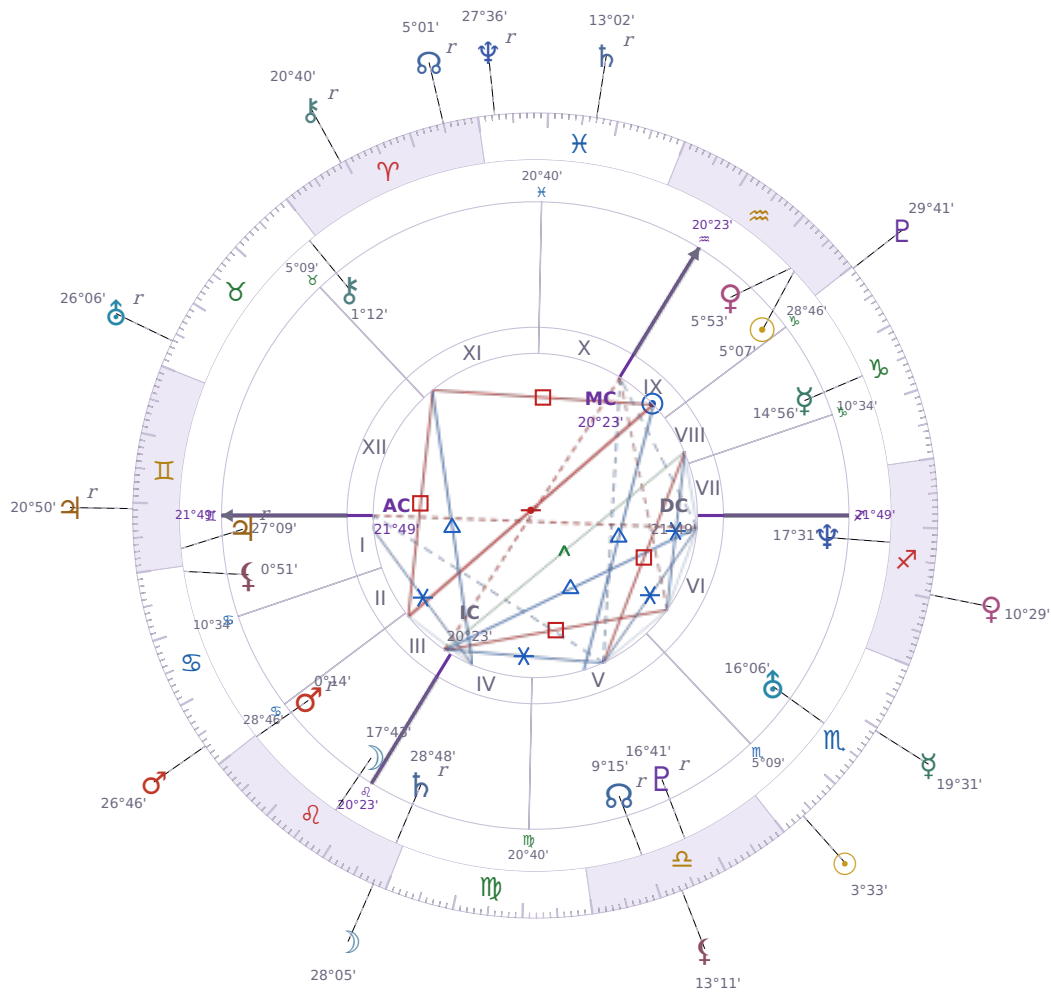

DAILY PERSONAL HOROSCOPE

## Volodymyr Zelenskyy

President of Ukraine since 2019

♈ Aquarius January 25, 1978 14:00 Kryvyi Rih

**Saturday, 26 October 2024**