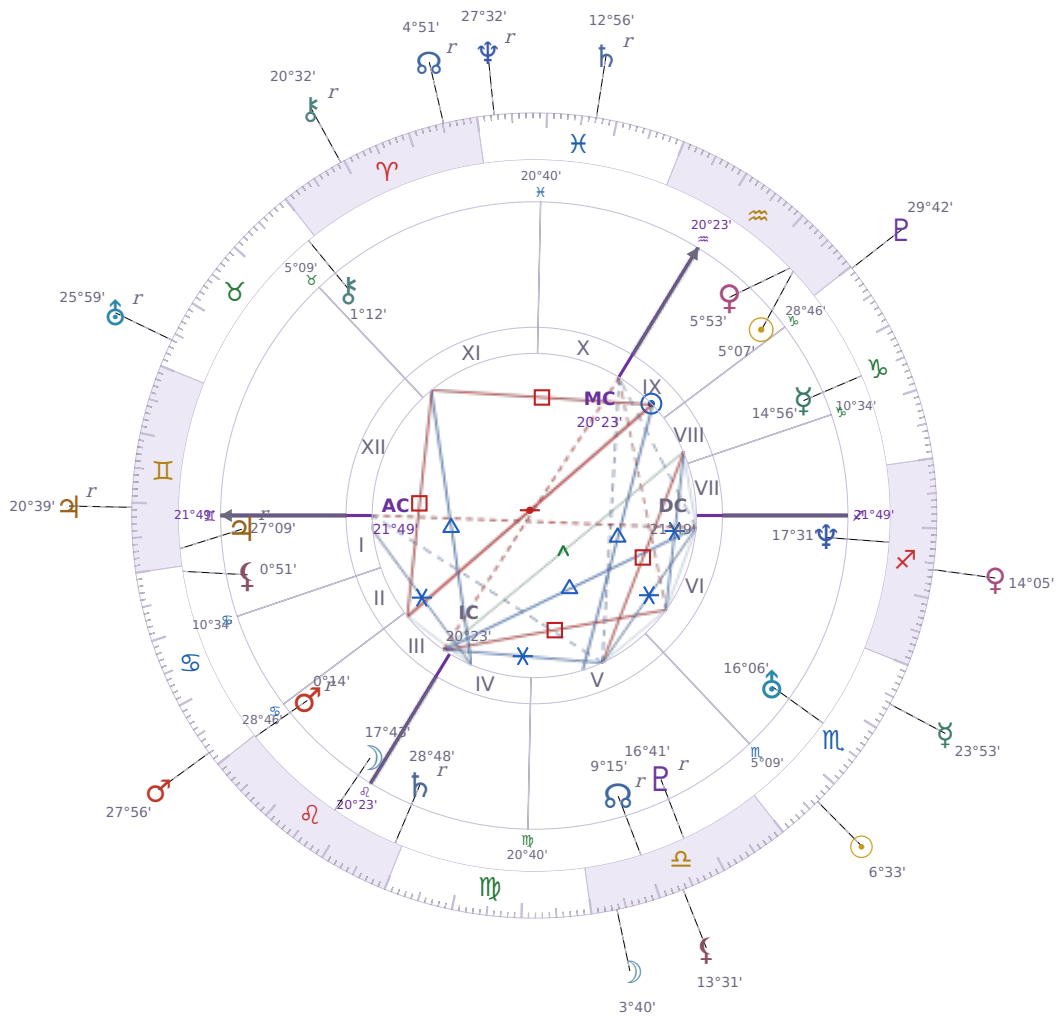

DAILY PERSONAL HOROSCOPE

Volodymyr Zelenskyy

President of Ukraine since 2019

♈ Aquarius January 25, 1978 14:00 Kryvyi Rih

Tuesday, 29 October 2024

TRANSITS FOR TODAY

☉ Sun	in ♏ Scorpio	6°33'22"
☾ Moon	in ♎ Libra	3°40'51"
☿ Mercury	in ♏ Scorpio	23°53'40"
♀ Venus	in ♐ Sagittarius	14°05'55"
♂ Mars	in ♋ Cancer	27°56'47"
♃ Jupiter	in ♊ Gemini Rx	20°39'33"
♄ Saturn	in ♓ Pisces Rx	12°56'48"

♅ Uranus	in	♉ Taurus Rx	25°59'53"
♆ Neptune	in	♓ Pisces Rx	27°33'00"
♇ Pluto	in	♑ Capricorn	29°42'54"
♁ Chiron	in	♈ Aries Rx	20°32'48"
♊ NNode	in	♈ Aries Rx	4°51'33"
♁ Lilith	in	♎ Libra	13°31'28"

NATAL PLANETS