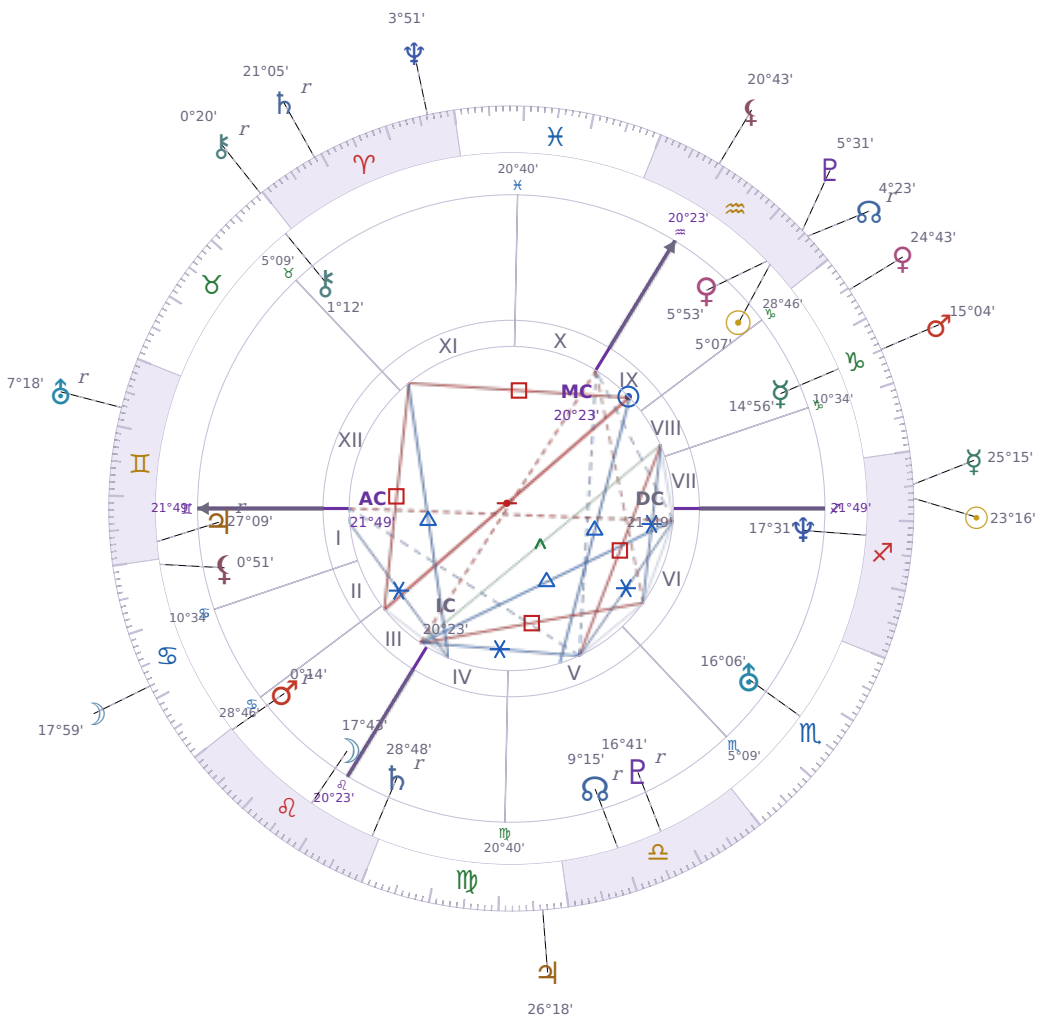

DAILY PERSONAL HOROSCOPE

Volodymyr Zelenskyy

President of Ukraine since 2019

♈ Aquarius January 25, 1978 14:00 Kryvyi Rih

Wednesday, 15 December 2027

TRANSITS FOR TODAY

☉ Sun	in ♏ Sagittarius	23°16'14"
☾ Moon	in ♋ Cancer	17°59'38"
☿ Mercury	in ♏ Sagittarius	25°15'43"
♀ Venus	in ♑ Capricorn	24°43'48"
♂ Mars	in ♑ Capricorn	15°04'52"
♃ Jupiter	in ♍ Virgo	26°18'19"
♄ Saturn	in ♈ Aries Rx	21°05'21"

♅ Uranus	in ♊ Gemini	Rx	7°18'15"
♆ Neptune	in ♈ Aries		3°51'09"
♇ Pluto	in ♒ Aquarius		5°31'08"
♄ Chiron	in ♉ Taurus	Rx	0°20'08"
♁ NNode	in ♒ Aquarius	Rx	4°23'26"
♁ Lilith	in ♒ Aquarius		20°43'26"

NATAL PLANETS