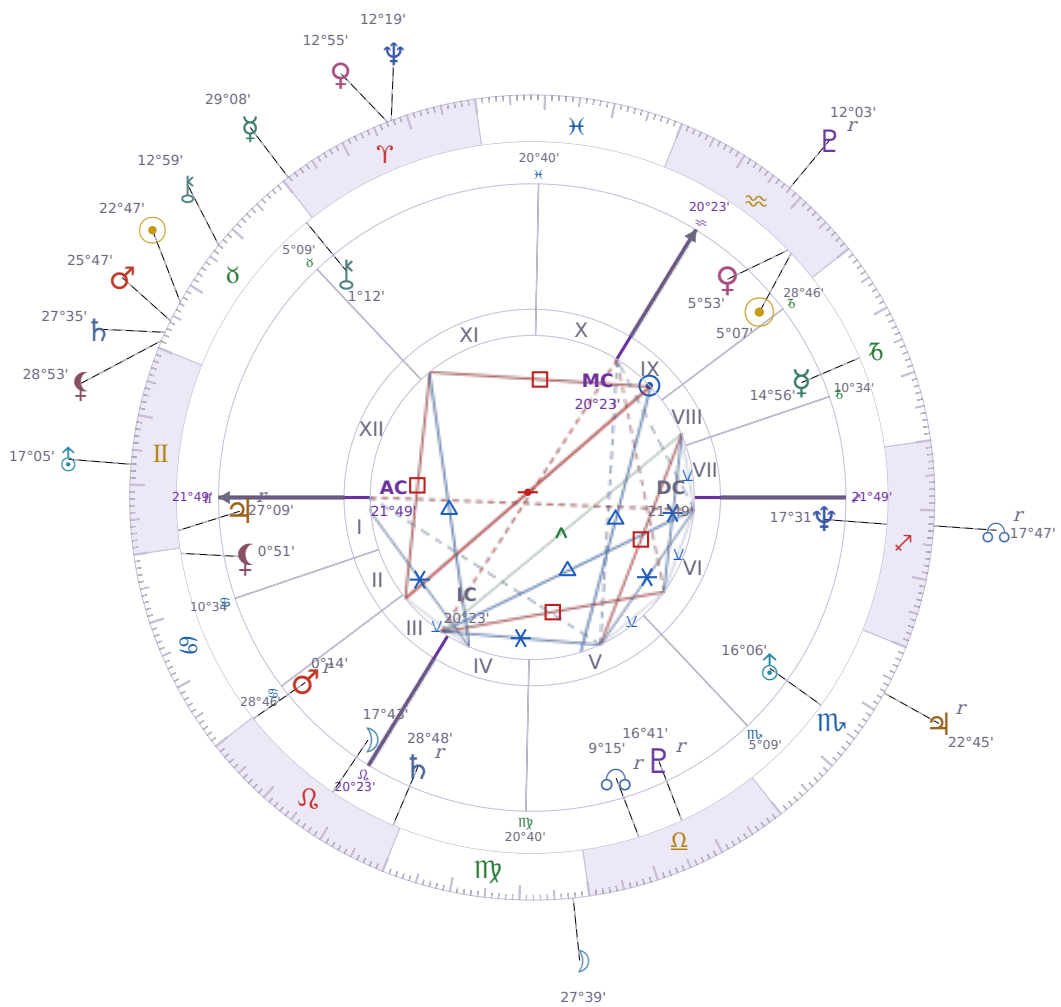

DAILY PERSONAL HOROSCOPE

## Volodymyr Zelenskyy

President of Ukraine since 2019

♈ Aquarius January 25, 1978 14:00 Kryvyi Rih

**Monday, 13 May 2030**

TRANSITS FOR TODAY

☉ Sun	in ♉ Taurus	22°47'12"
☾ Moon	in ♍ Virgo	27°39'45"
☿ Mercury	in ♈ Aries	29°08'14"
♀ Venus	in ♈ Aries	12°55'13"
♂ Mars	in ♉ Taurus	25°47'36"
♃ Jupiter	in ♏ Scorpio <b>Rx</b>	22°45'59"
♄ Saturn	in ♉ Taurus	27°35'51"