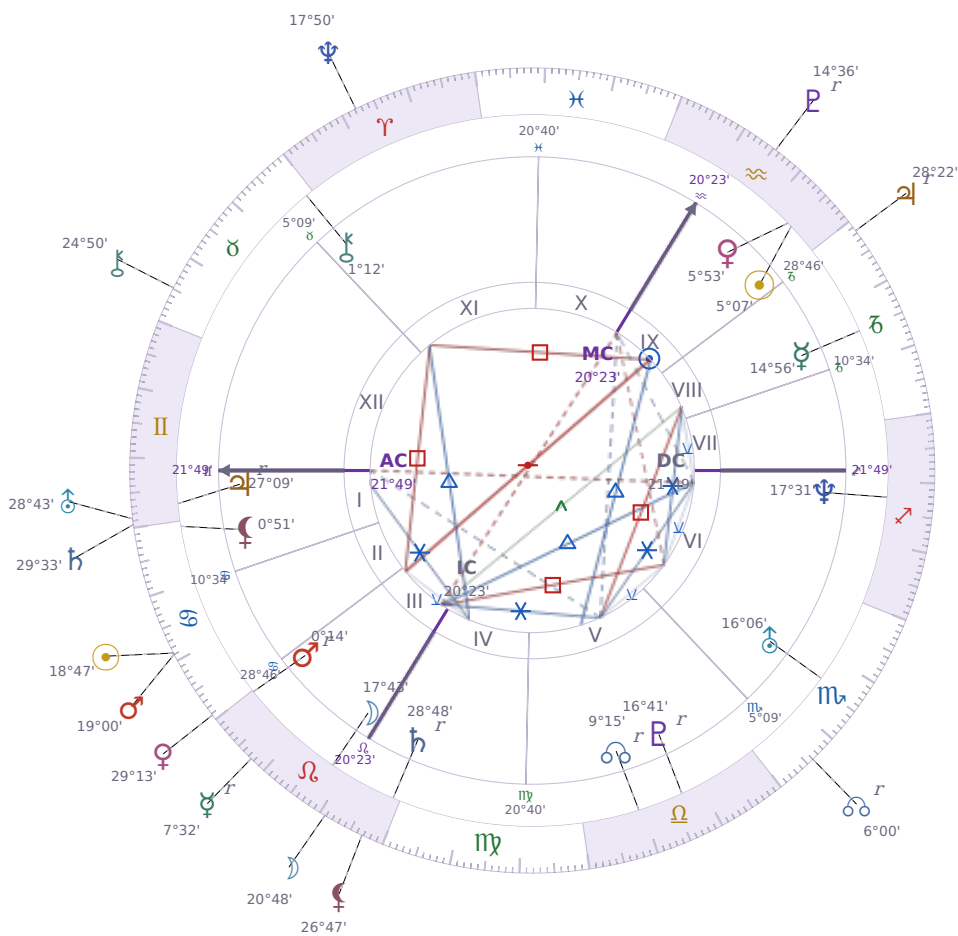

DAILY PERSONAL HOROSCOPE

Volodymyr Zelenskyy

President of Ukraine since 2019

♈ Aquarius January 25, 1978 14:00 Kryvyi Rih

Saturday, 10 July 2032

TRANSITS FOR TODAY

☉ Sun	in ♋ Cancer	18°47'17"
☾ Moon	in ♌ Leo	20°48'19"
☿ Mercury	in ♌ Leo Rx	7°32'20"
♀ Venus	in ♋ Cancer	29°13'44"
♂ Mars	in ♋ Cancer	19°00'12"
♃ Jupiter	in ♐ Capricorn Rx	28°22'08"
♄ Saturn	in ♊ Gemini	29°33'05"

♅ Uranus	in ♊ Gemini	28°43'04"
♆ Neptune	in ♈ Aries	17°50'35"
♇ Pluto	in ♒ Aquarius Rx	14°36'12"
♁ Chiron	in ♉ Taurus	24°50'39"
♁ NNode	in ♏ Scorpio Rx	6°00'36"
♁ Lilith	in ♌ Leo	26°47'40"

NATAL PLANETS