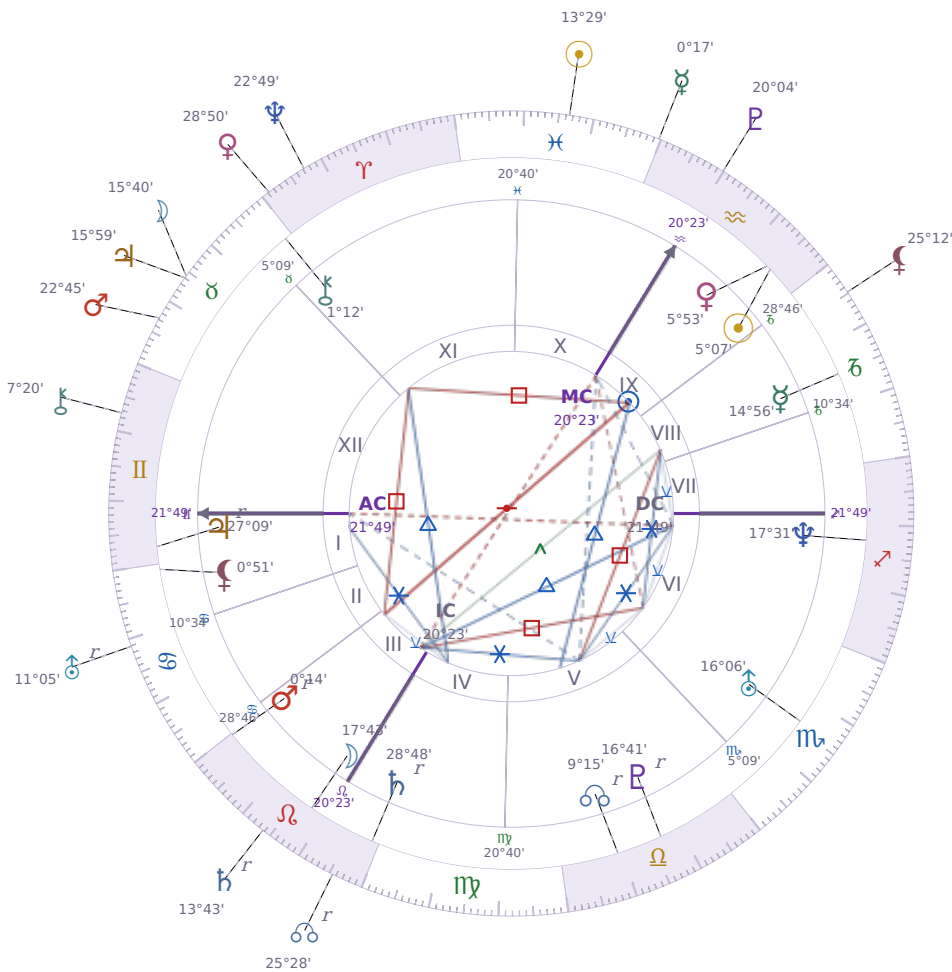

DAILY PERSONAL HOROSCOPE

Volodymyr Zelenskyy

President of Ukraine since 2019

♈ Aquarius January 25, 1978 14:00 Kryvyi Rih

Monday, 3 March 2036

TRANSITS FOR TODAY

☉ Sun	in ♋ Pisces	13°29'18"
☾ Moon	in ♉ Taurus	15°40'05"
☿ Mercury	in ♋ Pisces	0°17'41"
♀ Venus	in ♈ Aries	28°50'42"
♂ Mars	in ♉ Taurus	22°45'59"
♃ Jupiter	in ♉ Taurus	15°59'17"
♄ Saturn	in ♌ Leo Rx	13°43'30"

♅ Uranus	in ♋ Cancer	Rx	11°05'16"
♆ Neptune	in ♈ Aries		22°49'59"
♇ Pluto	in ♒ Aquarius		20°04'16"
♁ Chiron	in ♊ Gemini		7°20'17"
♁ NNode	in ♌ Leo	Rx	25°28'12"
♁ Lilith	in ♏ Capricorn		25°12'08"

NATAL PLANETS

☉ Sun	in ♒ Aquarius		5°07'26"	IX
☾ Moon	in ♌ Leo		17°43'06"	III
☿ Mercury	in ♏ Capricorn		14°56'00"	VIII
♀ Venus	in ♒ Aquarius		5°53'27"	IX
♂ Mars	in ♌ Leo		0°14'40"	III Rx
♃ Jupiter	in ♊ Gemini		27°09'21"	I Rx
♄ Saturn	in ♌ Leo		28°48'50"	IV Rx
♅ Uranus	in ♏ Scorpio		16°06'59"	VI
♆ Neptune	in ♐ Sagittarius		17°31'24"	VI
♇ Pluto	in ♎ Libra		16°41'02"	V Rx
♁ Chiron	in ♉ Taurus		1°12'25"	XI
♁ North Node	in ♎ Libra		9°15'38"	V Rx
♁ Lilith	in ♋ Cancer		0°51'45"	I

KEY DATE

☿ Mercury enters ♋ Pisces

Mercury in *Pisces* makes your thinking **slower and less direct** — you'll notice yourself taking longer to find the right words, or changing your mind mid-conversation. In work and daily tasks, this transit rewards **intuition and pattern-spotting** over step-by-step logic, so you might solve problems by sensing what feels right rather than working through details. Relationships often improve because you're more **willing to listen without interrupting** and pick up on what people aren't saying aloud, though you may struggle to explain your own point clearly.