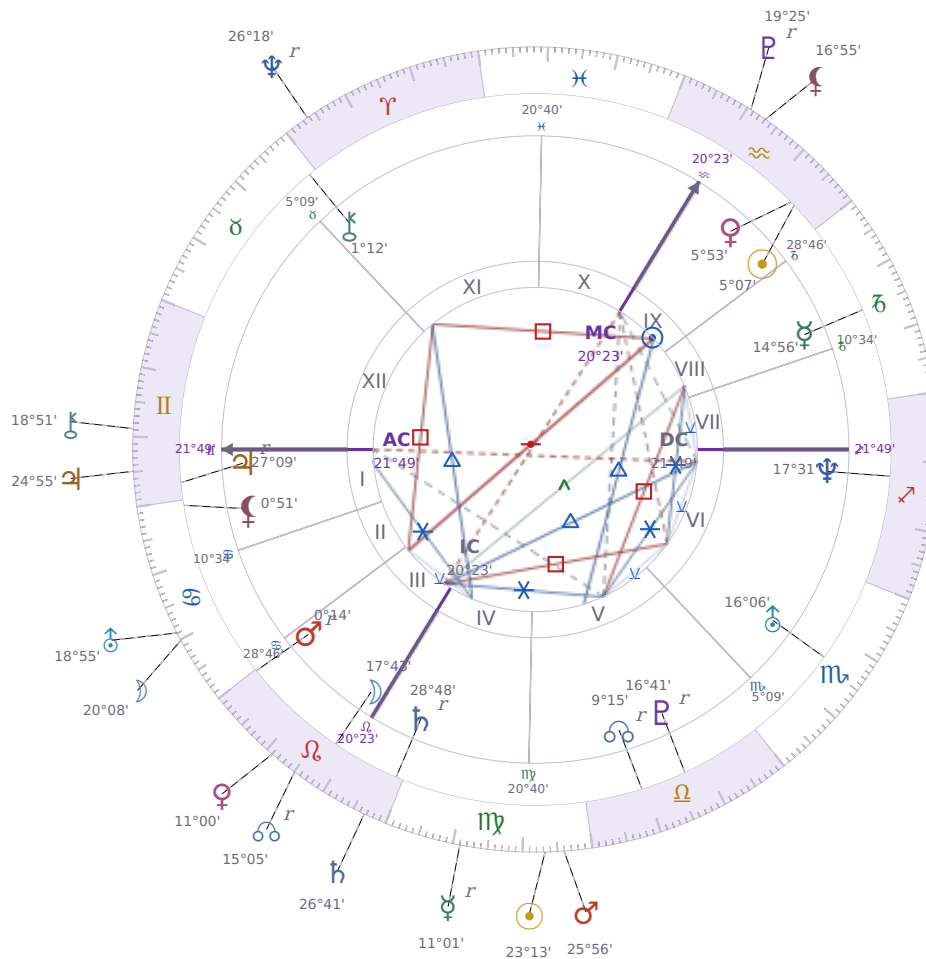

DAILY PERSONAL HOROSCOPE

## Volodymyr Zelenskyy

President of Ukraine since 2019

♈ Aquarius January 25, 1978 14:00 Kryvyi Rih

**Monday, 15 September 2036**

TRANSITS FOR TODAY

|           |               |           |
|-----------|---------------|-----------|
| ☉ Sun     | in ♏ Virgo    | 23°13'40" |
| ☾ Moon    | in ♋ Cancer   | 20°08'13" |
| ☿ Mercury | in ♏ Virgo Rx | 11°01'31" |
| ♀ Venus   | in ♌ Leo      | 11°00'20" |
| ♂ Mars    | in ♏ Virgo    | 25°56'09" |
| ♃ Jupiter | in ♊ Gemini   | 24°55'23" |
| ♄ Saturn  | in ♌ Leo      | 26°41'33" |

|           |                  |           |
|-----------|------------------|-----------|
| ♅ Uranus  | in ♋ Cancer      | 18°55'45" |
| ♆ Neptune | in ♈ Aries Rx    | 26°18'18" |
| ♇ Pluto   | in ♒ Aquarius Rx | 19°25'45" |
| ♁ Chiron  | in ♊ Gemini      | 18°51'15" |
| ♁ NNode   | in ♌ Leo Rx      | 15°05'25" |
| ♁ Lilith  | in ♒ Aquarius    | 16°55'41" |