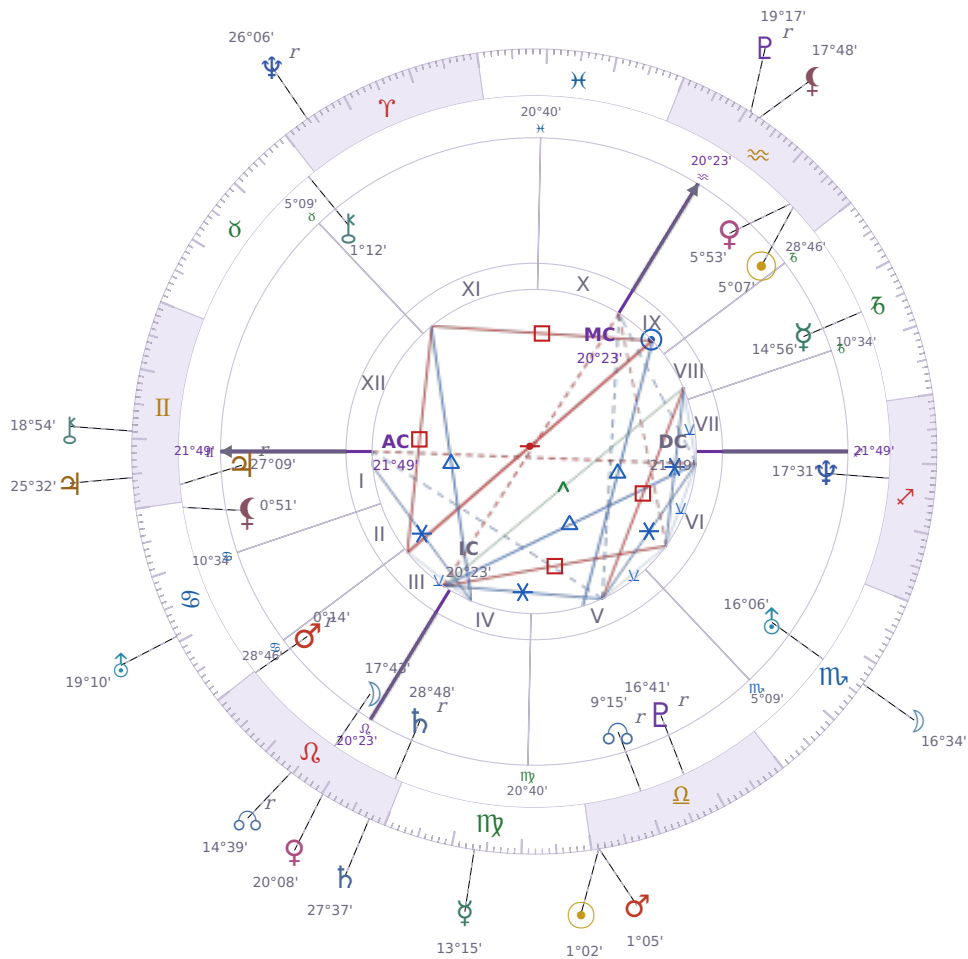

DAILY PERSONAL HOROSCOPE

Volodymyr Zelenskyy

President of Ukraine since 2019

♈ Aquarius January 25, 1978 14:00 Kryvyi Rih

Tuesday, 23 September 2036

TRANSITS FOR TODAY

☉ Sun	in ♎ Libra	1°02'41"
☾ Moon	in ♏ Scorpio	16°34'08"
☿ Mercury	in ♍ Virgo	13°15'00"
♀ Venus	in ♌ Leo	20°08'26"
♂ Mars	in ♎ Libra	1°05'48"
♃ Jupiter	in ♊ Gemini	25°32'42"
♄ Saturn	in ♌ Leo	27°37'31"

♅ Uranus	in ♋ Cancer	19°10'24"
♆ Neptune	in ♈ Aries Rx	26°07'00"
♇ Pluto	in ♒ Aquarius Rx	19°17'45"
♁ Chiron	in ♊ Gemini	18°54'35"
♁ NNode	in ♌ Leo Rx	14°39'59"
♁ Lilith	in ♒ Aquarius	17°48'50"

NATAL PLANETS