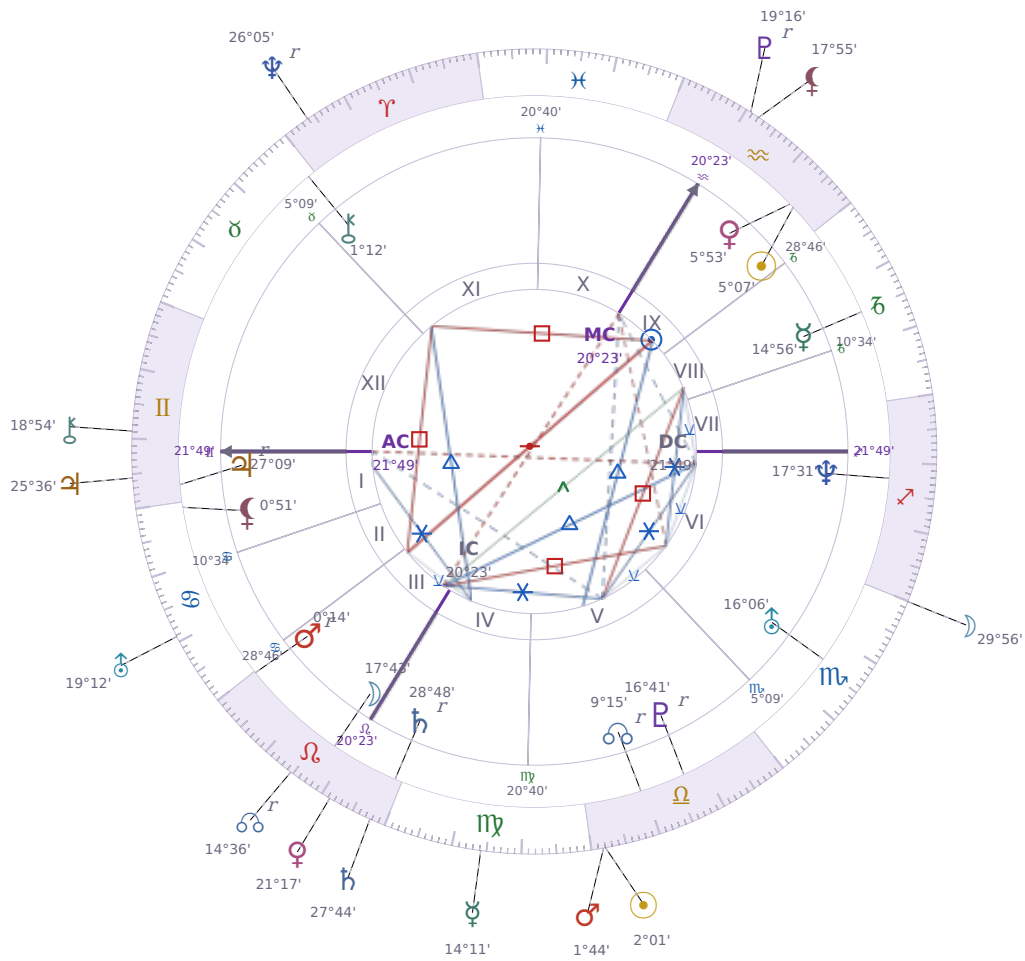

DAILY PERSONAL HOROSCOPE

Volodymyr Zelenskyy

President of Ukraine since 2019

♈ Aquarius January 25, 1978 14:00 Kryvyi Rih

Wednesday, 24 September 2036

TRANSITS FOR TODAY

☉ Sun	in ♎ Libra	2°01'27"
☾ Moon	in ♏ Scorpio	29°56'21"
☿ Mercury	in ♍ Virgo	14°11'31"
♀ Venus	in ♌ Leo	21°17'38"
♂ Mars	in ♎ Libra	1°44'37"
♃ Jupiter	in ♊ Gemini	25°36'34"
♄ Saturn	in ♌ Leo	27°44'20"

♅ Uranus	in ♋ Cancer	19°12'02"
♆ Neptune	in ♈ Aries Rx	26°05'31"
♇ Pluto	in ♒ Aquarius Rx	19°16'50"
♁ Chiron	in ♊ Gemini	18°54'41"
♁ NNode	in ♌ Leo Rx	14°36'49"
♁ Lilith	in ♒ Aquarius	17°55'29"

NATAL PLANETS

☉ Sun	in ♒ Aquarius	5°07'26"	IX
☾ Moon	in ♌ Leo	17°43'06"	III
☿ Mercury	in ♐ Capricorn	14°56'00"	VIII
♀ Venus	in ♒ Aquarius	5°53'27"	IX
♂ Mars	in ♌ Leo	0°14'40"	III Rx
♃ Jupiter	in ♊ Gemini	27°09'21"	I Rx
♄ Saturn	in ♌ Leo	28°48'50"	IV Rx
♅ Uranus	in ♏ Scorpio	16°06'59"	VI
♆ Neptune	in ♐ Sagittarius	17°31'24"	VI
♇ Pluto	in ♎ Libra	16°41'02"	V Rx
♁ Chiron	in ♉ Taurus	1°12'25"	XI
♁ North Node	in ♎ Libra	9°15'38"	V Rx
♁ Lilith	in ♋ Cancer	0°51'45"	I