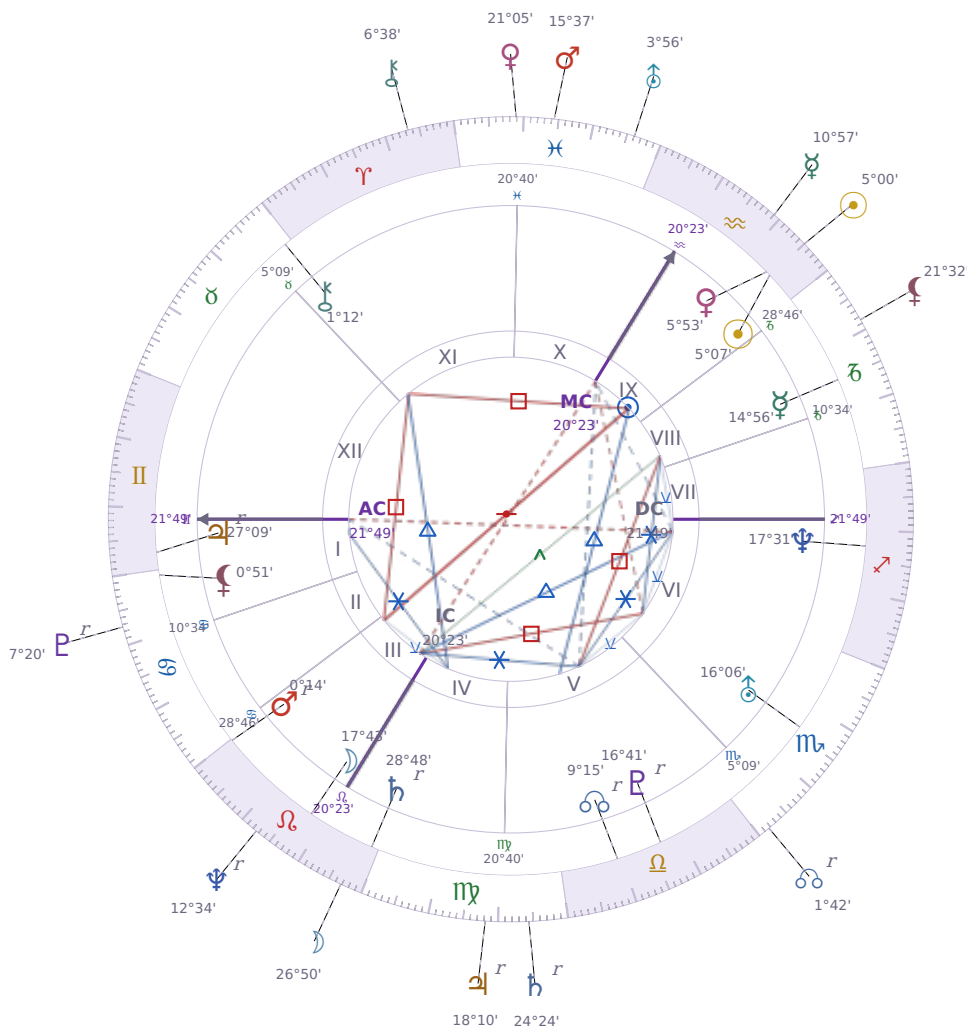

SOLAR RETURN

Volodymyr Zelenskyy

President of Ukraine since 2019

♈ Aquarius January 25, 1978 14:00 Kryvvy Rih

25 January 1921 · 02:53 (00:51 UTC) · Kryvvy Rih

Solar ASC ♏ Scorpio · MC ♍ Virgo

NATAL PLANETS

☉ Sun	in	♈	Aquarius	5°07'
☾ Moon			♌ Leo	17°43'
☿ Mercury	in	♐	Capricorn	14°56'
♀ Venus	in	♈	Aquarius	5°53'
♂ Mars	in	♌	Leo	0°14'
♃ Jupiter	in	♊	Gemini	27°09'
♄ Saturn	in	♌	Leo	28°48'

SOLAR RETURN PLANETS

☉ Sun	in	♈	Aquarius	5°00'
☾ Moon	in	♌	Leo	26°50'
☿ Mercury	in	♈	Aquarius	10°57'
♀ Venus	in	♋	Pisces	21°05'
♂ Mars	in	♋	Pisces	15°37'
♃ Jupiter	in	♍	Virgo	Rx 18°10'
♄ Saturn	in	♍	Virgo	Rx 24°24'