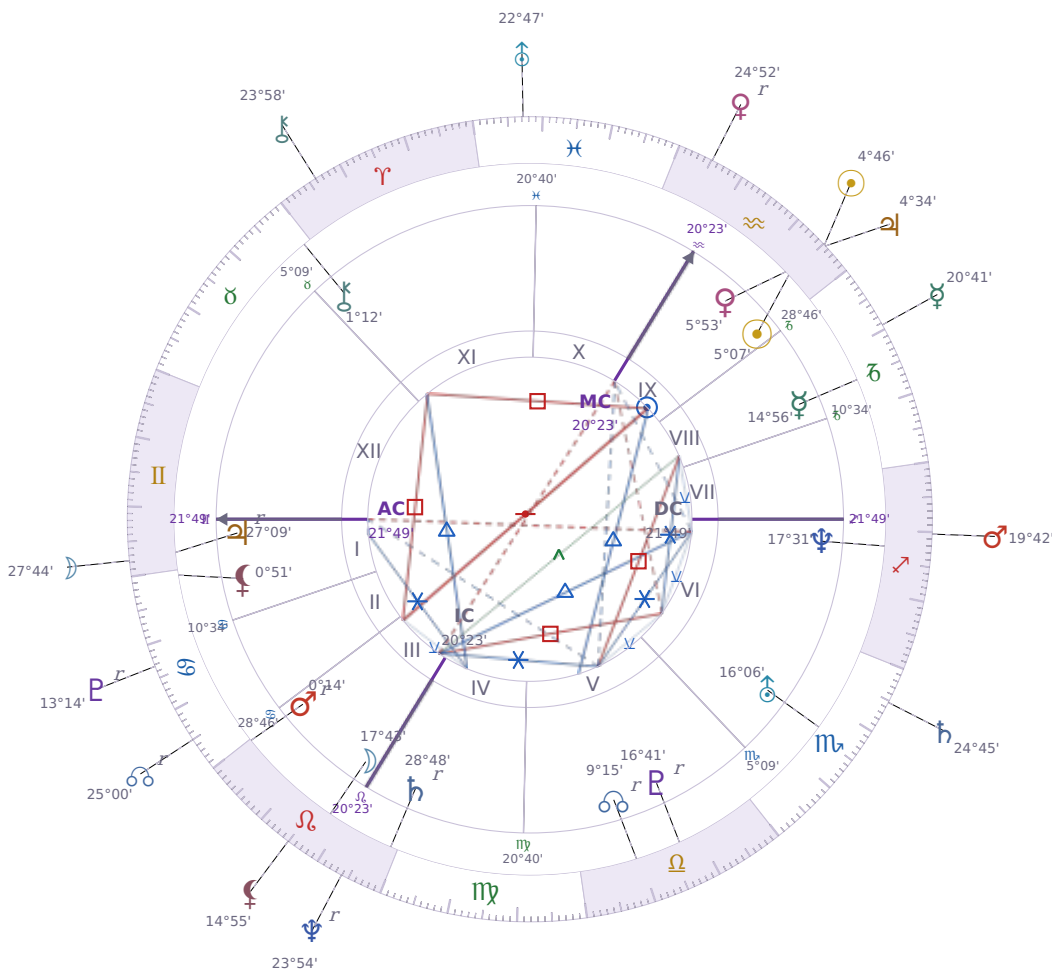

SOLAR RETURN

## Volodymyr Zelenskyy

President of Ukraine since 2019

♈ Aquarius January 25, 1978 14:00 Kryvyy Rih

### 25 January 1926 · 08:07 (06:07 UTC) · Kryvyy Rih

Solar ASC ♈ Aquarius · MC ♎ Sagittarius

#### NATAL PLANETS

☉ Sun	in	♈	Aquarius	5°07'
☾ Moon			♌ Leo	17°43'
☿ Mercury	in	♄	Capricorn	14°56'
♀ Venus	in	♈	Aquarius	5°53'
♂ Mars	in	♌	Leo	0°14'
♃ Jupiter	in	♊	Gemini	27°09'
♄ Saturn	in	♌	Leo	28°48'