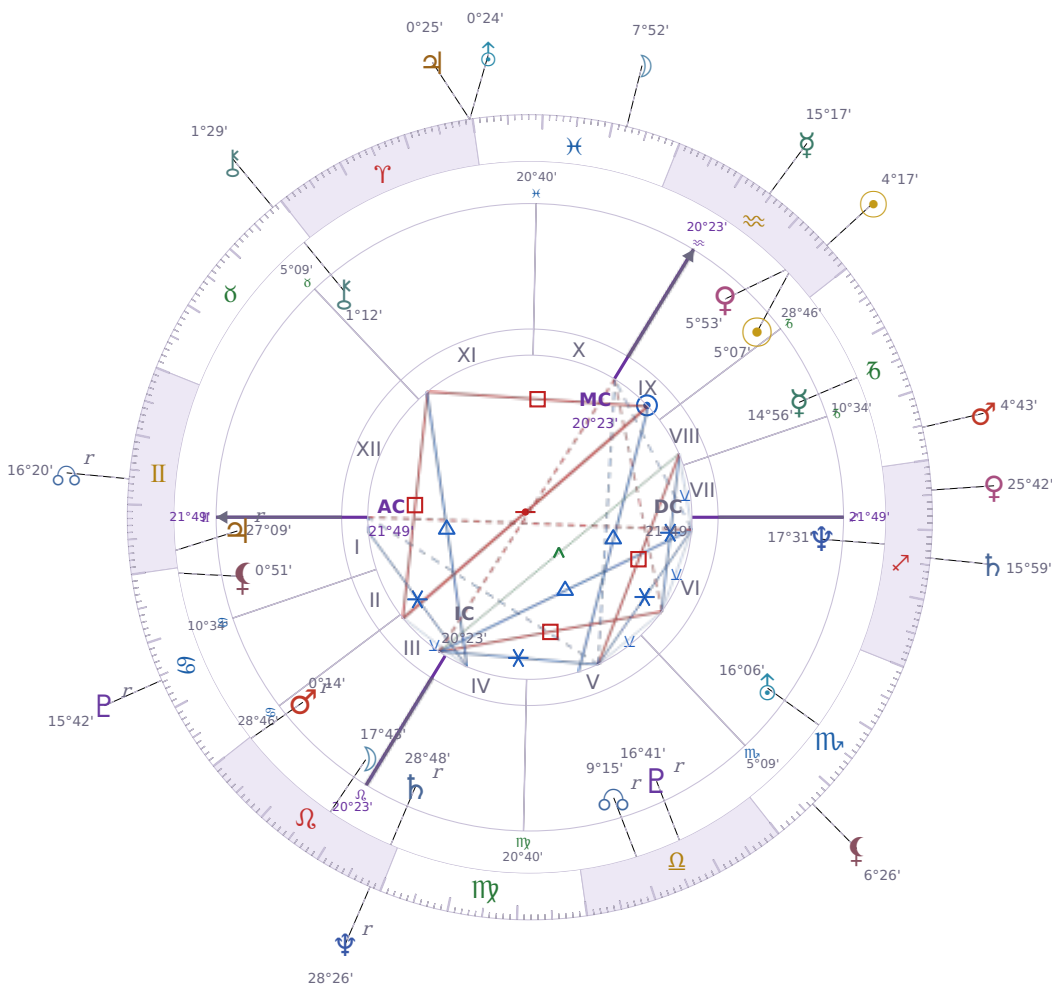

SOLAR RETURN

Volodymyr Zelenskyy

President of Ukraine since 2019

♈ Aquarius January 25, 1978 14:00 Kryvyy Rih

25 January 1928 · 19:48 (17:48 UTC) · Kryvyy Rih

Solar ASC ♍ Virgo · MC ♊ Gemini

NATAL PLANETS

☉ Sun	in	♈	Aquarius	5°07'
☾ Moon			♌ Leo	17°43'
☿ Mercury	in	♄	Capricorn	14°56'
♀ Venus	in	♈	Aquarius	5°53'
♂ Mars	in	♌	Leo	0°14'
♃ Jupiter	in	♊	Gemini	27°09'
♄ Saturn	in	♌	Leo	28°48'

SOLAR RETURN PLANETS

☉ Sun	in	♈	Aquarius	4°17'
☾ Moon	in	♓	Pisces	7°52'
☿ Mercury	in	♈	Aquarius	15°17'
♀ Venus	in	♐	Sagittarius	25°42'
♂ Mars	in	♄	Capricorn	4°43'
♃ Jupiter	in	♈	Aries	0°25'
♄ Saturn	in	♐	Sagittarius	15°59'

SOLAR ANALYSIS

Solar ASC ♍ Virgo → natal H4 — Home & Family

The year turns inward, toward home, family, and your emotional foundations. **Domestic changes, family dynamics, and questions of belonging** are the year's main themes. This may manifest as a move, renovation, shift in family relationships, or a deeper process of returning to your roots. Security and private life become more important than public achievement. **Building a stable inner foundation** is the work of this year — everything else flows from whether you feel at home within yourself.