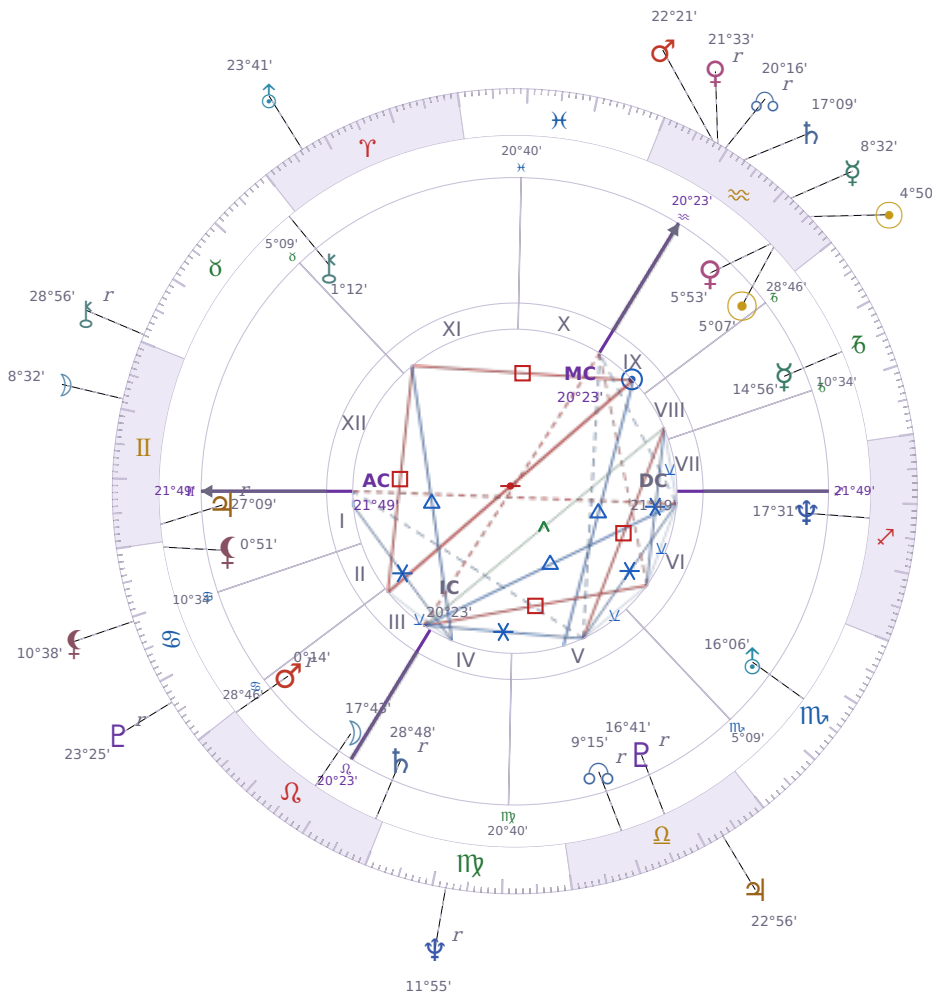

SOLAR RETURN

Volodymyr Zelenskyy

President of Ukraine since 2019

♈ Aquarius January 25, 1978 14:00 Kryvyy Rih

25 January 1934 · 07:31 (04:31 UTC) · Kryvyy Rih

Solar ASC ♄ Capricorn · MC ♏ Scorpio

NATAL PLANETS

☉ Sun	in	♈	Aquarius	5°07'
☾ Moon			♌ Leo	17°43'
☿ Mercury	in	♄	Capricorn	14°56'
♀ Venus	in	♈	Aquarius	5°53'
♂ Mars	in	♌	Leo	0°14'
♃ Jupiter	in	♊	Gemini	27°09'
♄ Saturn	in	♌	Leo	28°48'

SOLAR RETURN PLANETS

☉ Sun	in	♈	Aquarius	4°50'
☾ Moon	in	♊	Gemini	8°32'
☿ Mercury	in	♈	Aquarius	8°32'
♀ Venus	in	♈	Aquarius	21°33' Rx
♂ Mars	in	♈	Aquarius	22°21'
♃ Jupiter	in	♎	Libra	22°56'
♄ Saturn	in	♈	Aquarius	17°09'

♅ Uranus	in	♏	Scorpio	16°06'	♅ Uranus	in	♈	Aries	23°42'
♆ Neptune	in	♐	Sagittarius	17°31'	♆ Neptune	in	♍	Virgo	Rx 11°55'
♇ Pluto	in	♎	Libra	16°41'	♇ Pluto	in	♋	Cancer	Rx 23°25'
♁ Chiron	in	♉	Taurus	1°12'	♁ Chiron	in	♉	Taurus	Rx 28°56'
♁ North Node	in	♎	Libra	9°15'	♁ NNode	in	♒	Aquarius	Rx 20°16'
♁ Lilith	in	♋	Cancer	0°51'	♁ Lilith	in	♋	Cancer	10°38'