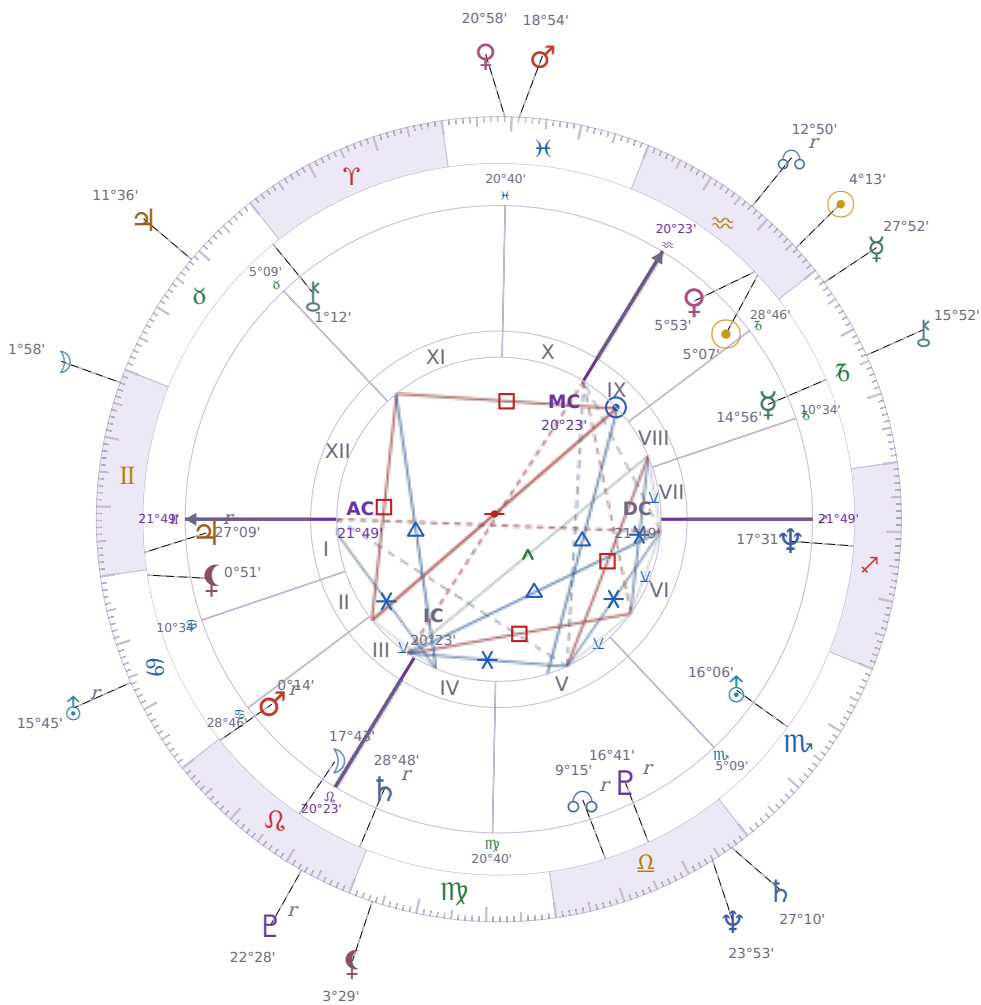

SOLAR RETURN

## Volodymyr Zelenskyy

President of Ukraine since 2019

♈ Aquarius January 25, 1978 14:00 Kryvyy Rih

### 24 January 1953 · 22:15 (19:15 UTC) · Kryvyy Rih

Solar ASC ♍ Virgo · MC ♊ Gemini

NATAL PLANETS

☉ Sun	in	♈	Aquarius	5°07'
☾ Moon			♌ Leo	17°43'
☿ Mercury	in	♐	Capricorn	14°56'
♀ Venus	in	♈	Aquarius	5°53'
♂ Mars	in	♌	Leo	0°14'
♃ Jupiter	in	♊	Gemini	27°09'
♄ Saturn	in	♌	Leo	28°48'