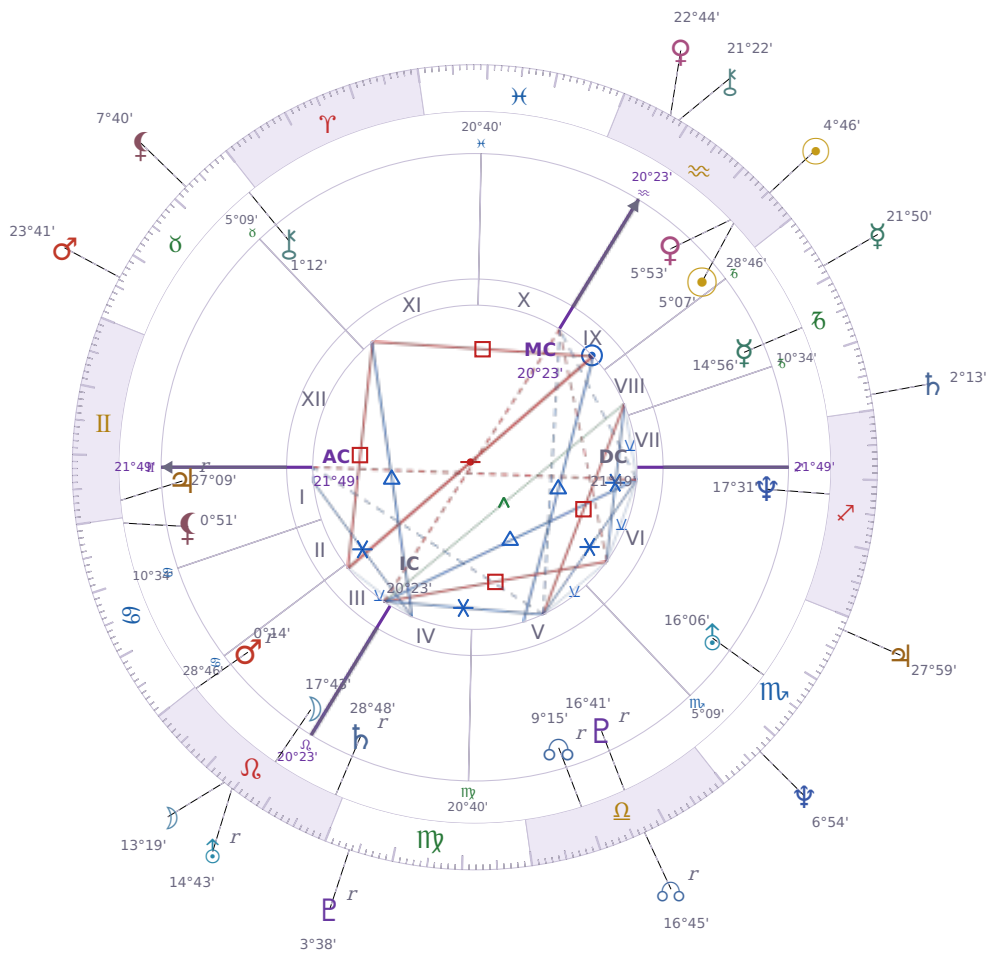

SOLAR RETURN

Volodymyr Zelenskyy

President of Ukraine since 2019

♈ Aquarius January 25, 1978 14:00 Kryvyy Rih

25 January 1959 · 09:15 (06:15 UTC) · Kryvyy Rih

Solar ASC ♈ Aquarius · MC ♊ Sagittarius

NATAL PLANETS

☉ Sun	in	♈ Aquarius	5°07'
☾ Moon	in	♌ Leo	17°43'
☿ Mercury	in	♄ Capricorn	14°56'
♀ Venus	in	♈ Aquarius	5°53'
♂ Mars	in	♌ Leo	0°14'
♃ Jupiter	in	♊ Gemini	27°09'
♄ Saturn	in	♌ Leo	28°48'

SOLAR RETURN PLANETS

☉ Sun	in	♈ Aquarius	4°46'
☾ Moon	in	♌ Leo	13°19'
☿ Mercury	in	♄ Capricorn	21°50'
♀ Venus	in	♈ Aquarius	22°44'
♂ Mars	in	♉ Taurus	23°41'
♃ Jupiter	in	♏ Scorpio	27°59'
♄ Saturn	in	♄ Capricorn	2°13'

♅ Uranus	in	♏	Scorpio	16°06'	♅ Uranus	in	♌	Leo	Rx	14°43'
♆ Neptune	in	♐	Sagittarius	17°31'	♆ Neptune	in	♏	Scorpio		6°54'
♇ Pluto	in	♎	Libra	16°41'	♇ Pluto	in	♍	Virgo	Rx	3°38'
♁ Chiron	in	♉	Taurus	1°12'	♁ Chiron	in	♒	Aquarius		21°22'
♊ North Node	in	♎	Libra	9°15'	♊ NNode	in	♎	Libra	Rx	16°45'
♋ Lilith	in	♋	Cancer	0°51'	♋ Lilith	in	♉	Taurus		7°40'