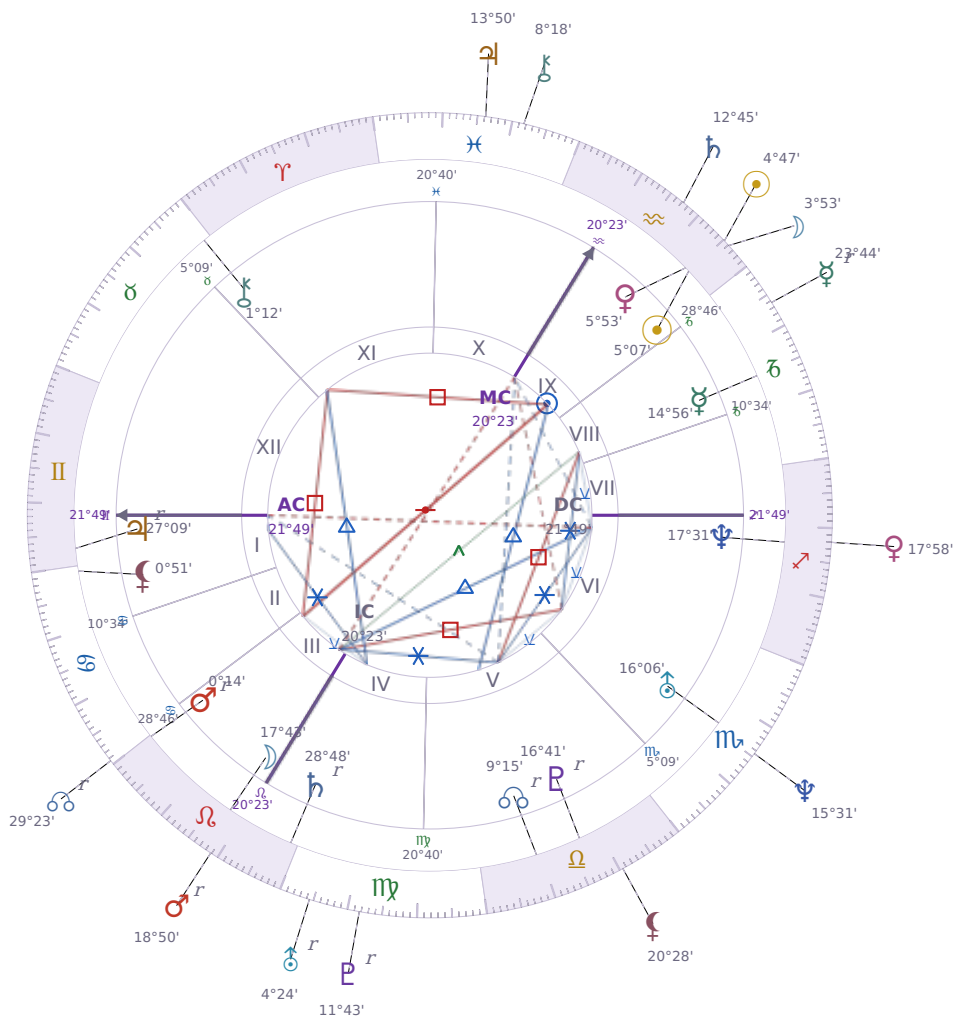

SOLAR RETURN

Volodymyr Zelenskyy

President of Ukraine since 2019

♈ Aquarius January 25, 1978 14:00 Kryvyy Rih

25 January 1963 · 08:44 (05:44 UTC) · Kryvyy Rih

Solar ASC ♈ Aquarius · MC ♊ Sagittarius

NATAL PLANETS

☉ Sun	in	♈	Aquarius	5°07'
☾ Moon			♌ Leo	17°43'
☿ Mercury	in	♄	Capricorn	14°56'
♀ Venus	in	♈	Aquarius	5°53'
♂ Mars	in	♌	Leo	0°14'
♃ Jupiter	in	♊	Gemini	27°09'
♄ Saturn	in	♌	Leo	28°48'

SOLAR RETURN PLANETS

☉ Sun	in	♈	Aquarius	4°47'
☾ Moon	in	♈	Aquarius	3°53'
☿ Mercury	in	♄	Capricorn	Rx 23°44'
♀ Venus	in	♊	Sagittarius	17°58'
♂ Mars	in	♌	Leo	Rx 18°50'
♃ Jupiter	in	♓	Pisces	13°50'
♄ Saturn	in	♈	Aquarius	12°45'