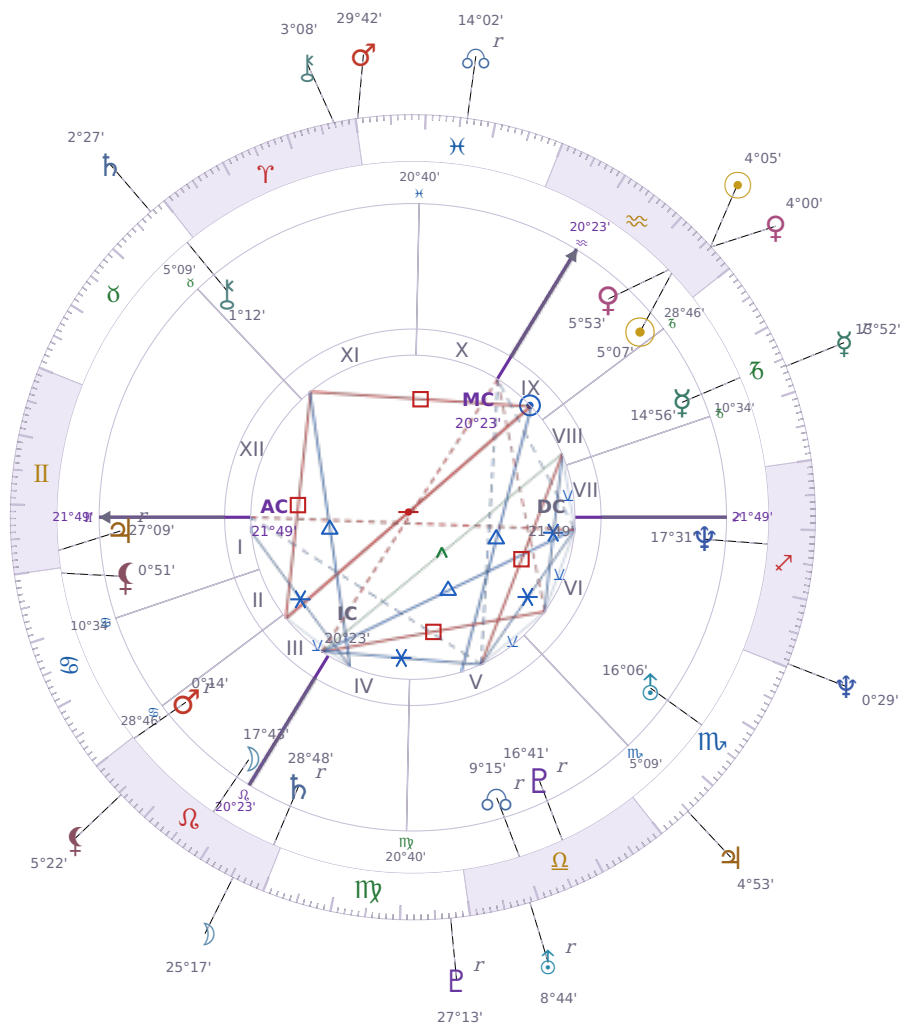

SOLAR RETURN

Volodymyr Zelenskyy

President of Ukraine since 2019

♈ Aquarius January 25, 1978 14:00 Kryvyy Rih

25 January 1970 · 01:20 (22:20 UTC) · Kryvyy Rih

Solar ASC ♏ Scorpio · MC ♌ Leo

NATAL PLANETS

☉ Sun	in	♈ Aquarius	5°07'
☾ Moon	in	♌ Leo	17°43'
☿ Mercury	in	♏ Capricorn	14°56'
♀ Venus	in	♈ Aquarius	5°53'
♂ Mars	in	♌ Leo	0°14'
♃ Jupiter	in	♊ Gemini	27°09'
♄ Saturn	in	♌ Leo	28°48'

SOLAR RETURN PLANETS

☉ Sun	in	♈ Aquarius	4°05'
☾ Moon	in	♌ Leo	25°17'
☿ Mercury	in	♏ Capricorn	Rx 13°52'
♀ Venus	in	♈ Aquarius	4°00'
♂ Mars	in	♓ Pisces	29°42'
♃ Jupiter	in	♏ Scorpio	4°53'
♄ Saturn	in	♉ Taurus	2°27'