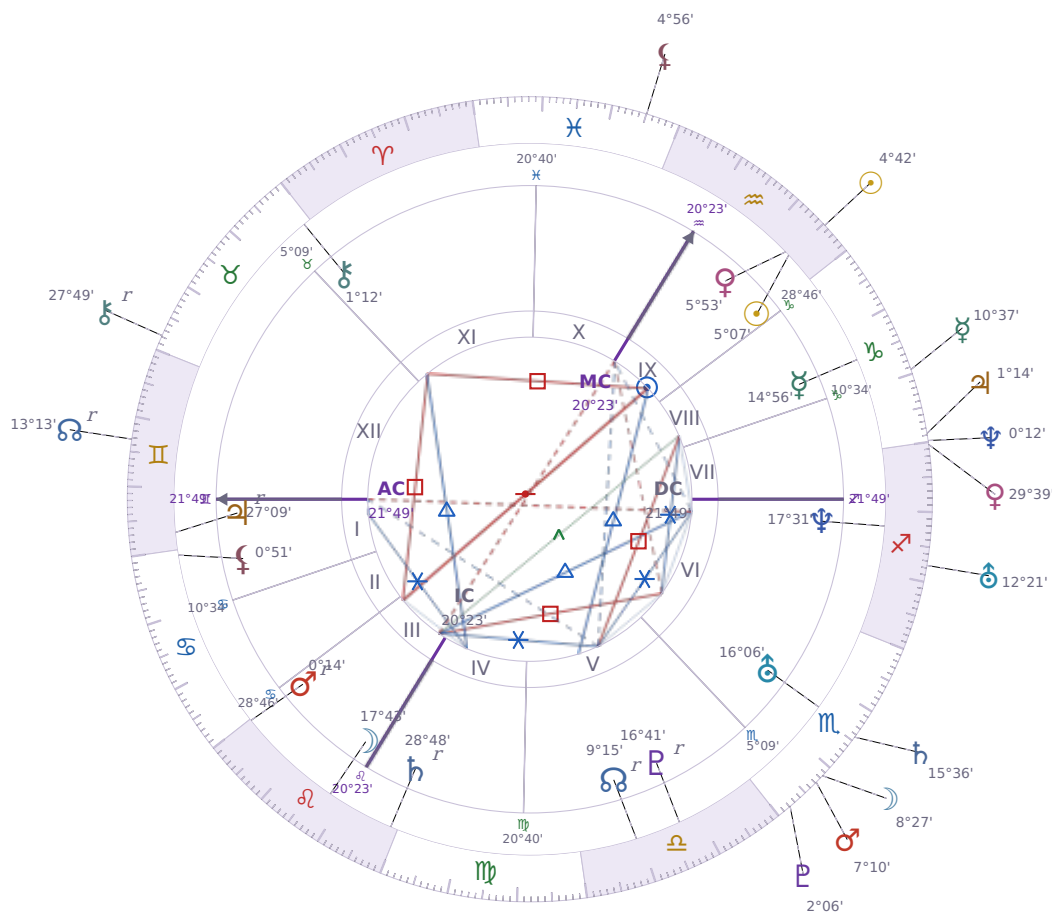

SOLAR RETURN

Volodymyr Zelenskyy

President of Ukraine since 2019

♈ Aquarius January 25, 1978 14:00 Kryvyy Rih

25 January 1984 · 10:59 (07:59 UTC) · Kryvyy Rih

Solar ASC ♈ Aries · MC ♐ Capricorn

NATAL PLANETS

☉ Sun	in	♈	Aquarius	5°07'
☾ Moon	in	♌	Leo	17°43'
☿ Mercury	in	♐	Capricorn	14°56'
♀ Venus	in	♈	Aquarius	5°53'
♂ Mars	in	♌	Leo	0°14'
♃ Jupiter	in	♊	Gemini	27°09'
♄ Saturn	in	♌	Leo	28°48'

SOLAR RETURN PLANETS

☉ Sun	in	♈	Aquarius	4°42'
☾ Moon	in	♏	Scorpio	8°27'
☿ Mercury	in	♐	Capricorn	10°37'
♀ Venus	in	♏	Sagittarius	29°39'
♂ Mars	in	♏	Scorpio	7°10'
♃ Jupiter	in	♐	Capricorn	1°14'
♄ Saturn	in	♏	Scorpio	15°36'