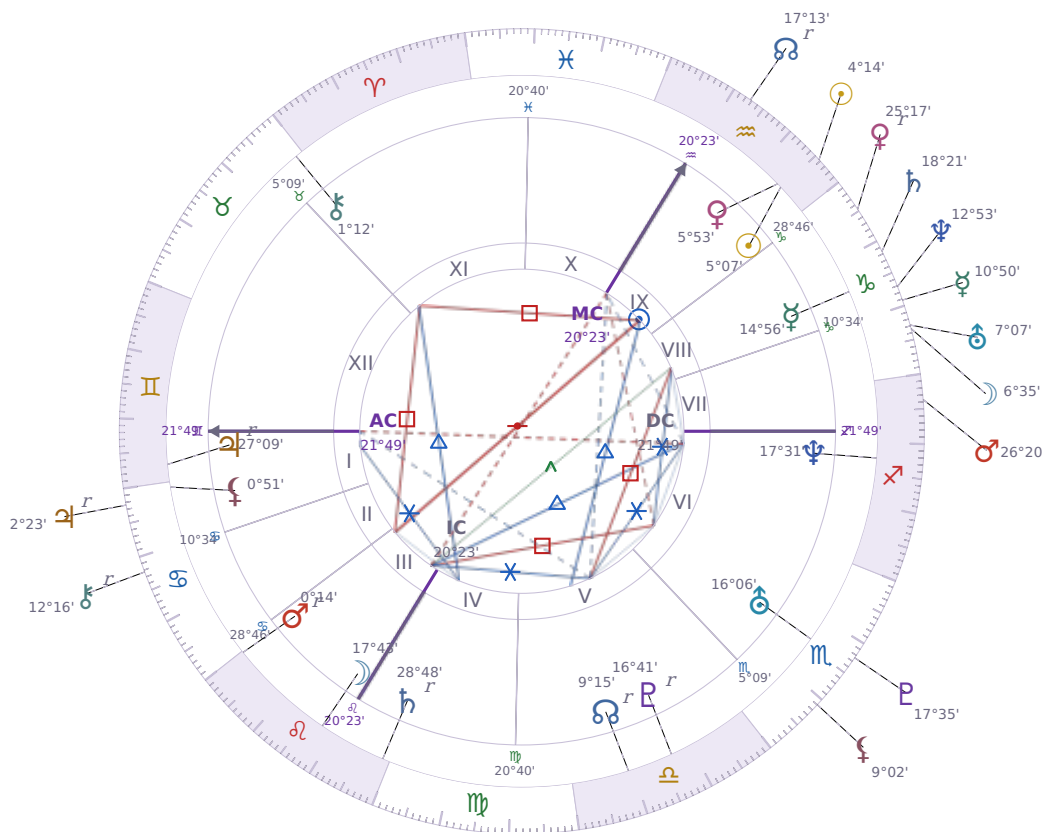

SOLAR RETURN

Volodymyr Zelenskyy

President of Ukraine since 2019

♈ Aquarius January 25, 1978 14:00 Kryvyy Rih

24 January 1990 · 21:52 (18:52 UTC) · Kryvyy Rih

Solar ASC ♍ Virgo · MC ♊ Gemini

NATAL PLANETS

☉ Sun	in	♈ Aquarius	5°07'
☾ Moon	in	♌ Leo	17°43'
☿ Mercury	in	♎ Capricorn	14°56'
♀ Venus	in	♈ Aquarius	5°53'
♂ Mars	in	♌ Leo	0°14'
♃ Jupiter	in	♊ Gemini	27°09'
♄ Saturn	in	♌ Leo	28°48'

SOLAR RETURN PLANETS

☉ Sun	in	♈ Aquarius	4°14'
☾ Moon	in	♐ Capricorn	6°35'
☿ Mercury	in	♐ Capricorn	10°50'
♀ Venus	in	♐ Capricorn	Rx 25°17'
♂ Mars	in	♐ Sagittarius	26°20'
♃ Jupiter	in	♋ Cancer	Rx 2°23'
♄ Saturn	in	♐ Capricorn	18°21'