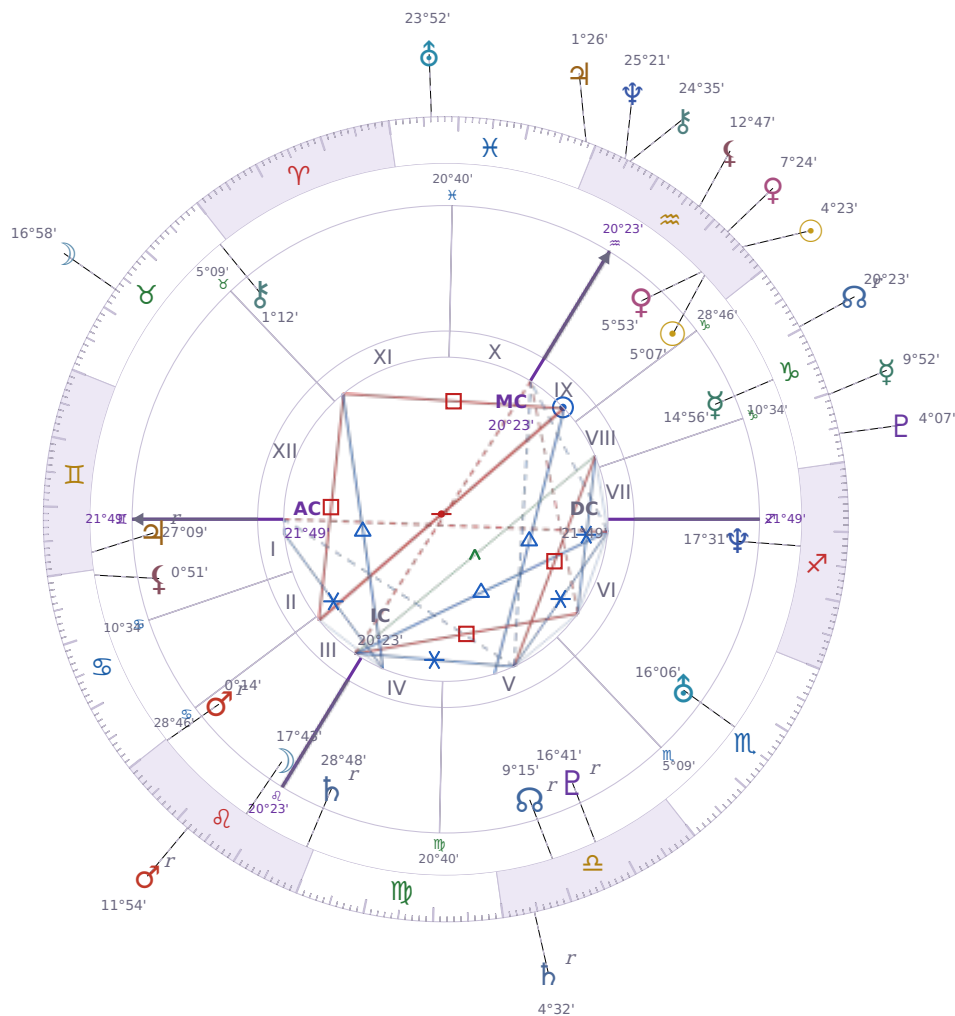

SOLAR RETURN

Volodymyr Zelenskyy

President of Ukraine since 2019

♈ Aquarius January 25, 1978 14:00 Kryvyy Rih

24 January 2010 · 17:20 (15:20 UTC) · Kryvyy Rih

Solar ASC ♌ Leo · MC ♈ Aries

NATAL PLANETS

| | | | | |
|-----------|----|---|-----------|--------|
| ☉ Sun | in | ♈ | Aquarius | 5°07' |
| ☾ Moon | | ♌ | Leo | 17°43' |
| ☿ Mercury | in | ♐ | Capricorn | 14°56' |
| ♀ Venus | in | ♈ | Aquarius | 5°53' |
| ♂ Mars | in | ♌ | Leo | 0°14' |
| ♃ Jupiter | in | ♊ | Gemini | 27°09' |
| ♄ Saturn | in | ♌ | Leo | 28°48' |

SOLAR RETURN PLANETS

| | | | | |
|-----------|----|---|-----------|-----------|
| ☉ Sun | in | ♈ | Aquarius | 4°23' |
| ☾ Moon | in | ♉ | Taurus | 16°58' |
| ☿ Mercury | in | ♐ | Capricorn | 9°52' |
| ♀ Venus | in | ♈ | Aquarius | 7°24' |
| ♂ Mars | in | ♌ | Leo | Rx 11°54' |
| ♃ Jupiter | in | ♓ | Pisces | 1°26' |
| ♄ Saturn | in | ♎ | Libra | Rx 4°32' |

| | | | | | | | | | |
|--------------|----|---|-------------|--------|-----------|----|---|-----------|-----------|
| ♅ Uranus | in | ♏ | Scorpio | 16°06' | ♅ Uranus | in | ♋ | Pisces | 23°52' |
| ♆ Neptune | in | ♐ | Sagittarius | 17°31' | ♆ Neptune | in | ♒ | Aquarius | 25°21' |
| ♇ Pluto | in | ♎ | Libra | 16°41' | ♇ Pluto | in | ♑ | Capricorn | 4°07' |
| ♁ Chiron | in | ♉ | Taurus | 1°12' | ♁ Chiron | in | ♒ | Aquarius | 24°35' |
| ♊ North Node | in | ♎ | Libra | 9°15' | ♊ NNode | in | ♑ | Capricorn | Rx 20°23' |
| ♋ Lilith | in | ♋ | Cancer | 0°51' | ♋ Lilith | in | ♒ | Aquarius | 12°47' |