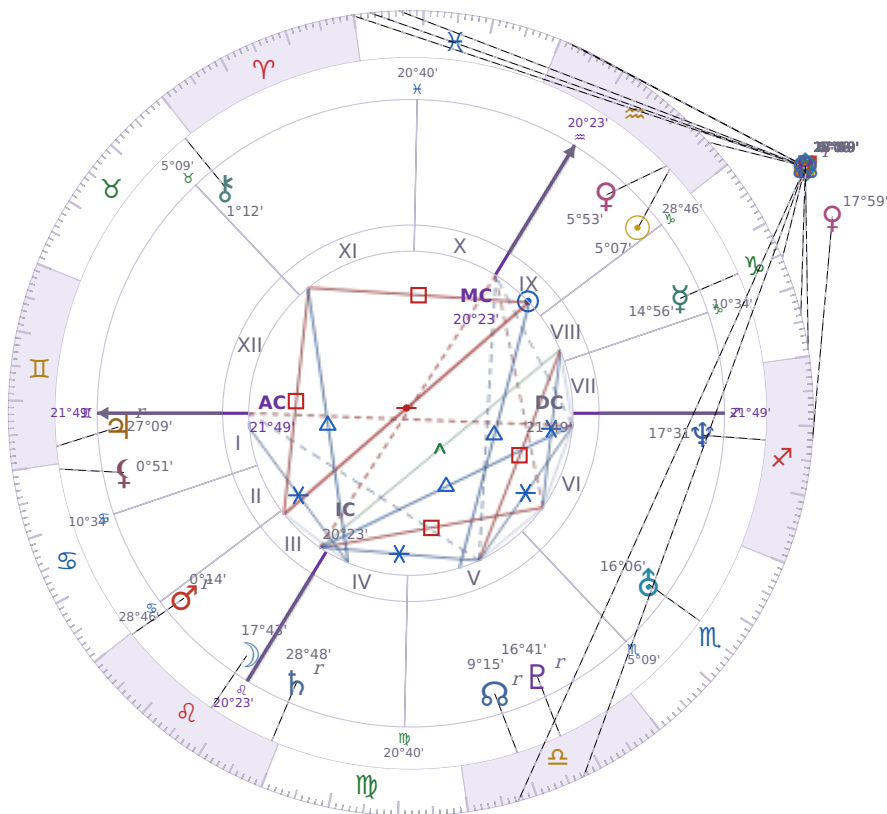

SOLAR RETURN

Volodymyr Zelenskyy

President of Ukraine since 2019

♈ Aquarius January 25, 1978 14:00 Kryvyy Rih

24 January 2011 · 23:13 (21:13 UTC) · Kryvyy Rih

Solar ASC ♎ Libra · MC ♋ Cancer

NATAL PLANETS

☉ Sun	in	♈	Aquarius	5°07'
☾ Moon		♌	Leo	17°43'
☿ Mercury	in	♐	Capricorn	14°56'
♀ Venus	in	♈	Aquarius	5°53'
♂ Mars	in	♌	Leo	0°14'
♃ Jupiter	in	♊	Gemini	27°09'
♄ Saturn	in	♌	Leo	28°48'

SOLAR RETURN PLANETS

☉ Sun	in	♈	Aquarius	4°08'
☾ Moon	in	♎	Libra	7°16'
☿ Mercury	in	♐	Capricorn	14°29'
♀ Venus	in	♏	Sagittarius	17°59'
♂ Mars	in	♈	Aquarius	6°42'
♃ Jupiter	in	♈	Aries	0°19'
♄ Saturn	in	♎	Libra	17°13'

♅ Uranus	in	♏	Scorpio	16°06'	♅ Uranus	in	♋	Pisces	27°40'
♆ Neptune	in	♐	Sagittarius	17°31'	♆ Neptune	in	♒	Aquarius	27°29'
♇ Pluto	in	♎	Libra	16°41'	♇ Pluto	in	♑	Capricorn	6°08'
♁ Chiron	in	♉	Taurus	1°12'	♁ Chiron	in	♒	Aquarius	28°59'
♁ North Node	in	♎	Libra	9°15'	♁ NNode	in	♑	Capricorn	Rx 1°03'
♁ Lilith	in	♋	Cancer	0°51'	♁ Lilith	in	♋	Pisces	23°30'