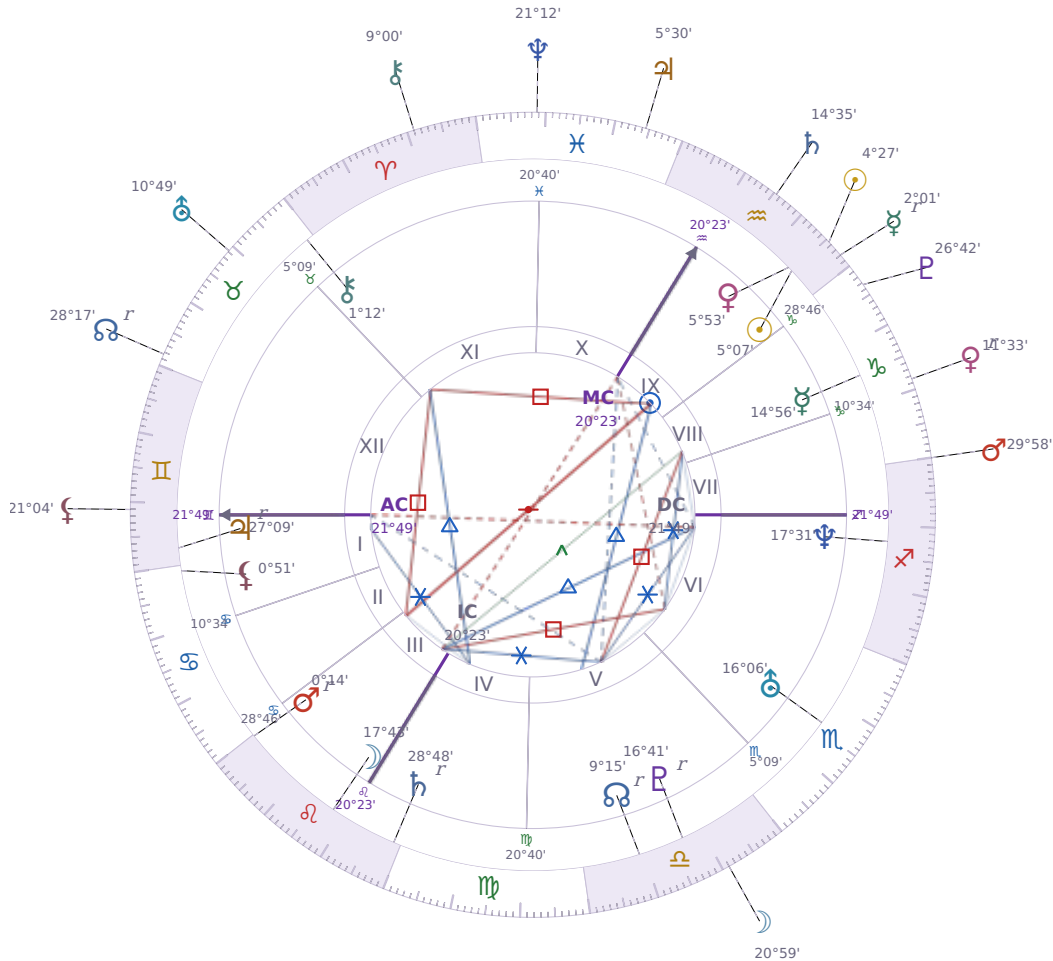

SOLAR RETURN

Volodymyr Zelenskyy

President of Ukraine since 2019

♈ Aquarius January 25, 1978 14:00 Kryvyy Rih

24 January 2022 · 15:33 (13:33 UTC) · Kryvyy Rih

Solar ASC ♋ Cancer · MC ♈ Aries

NATAL PLANETS

☉ Sun	in	♈	Aquarius	5°07'
☾ Moon			♌ Leo	17°43'
☿ Mercury	in	♏	Capricorn	14°56'
♀ Venus	in	♈	Aquarius	5°53'
♂ Mars	in	♌	Leo	0°14'
♃ Jupiter	in	♊	Gemini	27°09'
♄ Saturn	in	♌	Leo	28°48'
♅ Uranus	in	♏	Scorpio	16°06'
♆ Neptune	in	♏	Sagittarius	17°31'
♇ Pluto	in	♏	Libra	16°41'
♁ Chiron	in	♉	Taurus	1°12'
♊ North Node	in	♏	Libra	9°15'
♎ Lilith	in	♋	Cancer	0°51'

SOLAR RETURN PLANETS

☉ Sun	in	♈	Aquarius	4°27'
☾ Moon	in	♏	Libra	20°59'
☿ Mercury	in	♈	Aquarius	Rx 2°01'
♀ Venus	in	♏	Capricorn	Rx 11°33'
♂ Mars	in	♏	Sagittarius	29°58'
♃ Jupiter	in	♏	Pisces	5°30'
♄ Saturn	in	♈	Aquarius	14°35'
♅ Uranus	in	♉	Taurus	10°50'
♆ Neptune	in	♏	Pisces	21°12'
♇ Pluto	in	♏	Capricorn	26°42'
♁ Chiron	in	♈	Aries	9°00'
♊ NNode	in	♉	Taurus	Rx 28°17'
♎ Lilith	in	♊	Gemini	21°04'

SOLAR ANALYSIS

Solar ASC ☌ Cancer → natal H2 — Resources & Values

The year centers around your financial security and personal values. This Solar Return Ascendant in your natal second house indicates that **money, possessions, and what you truly value** become the dominant theme. Whether building income, reassessing what you own, or clarifying what gives your life meaning, material and psychological security are the year's main curriculum. The question running through the year is: what do you actually need to feel stable and content?