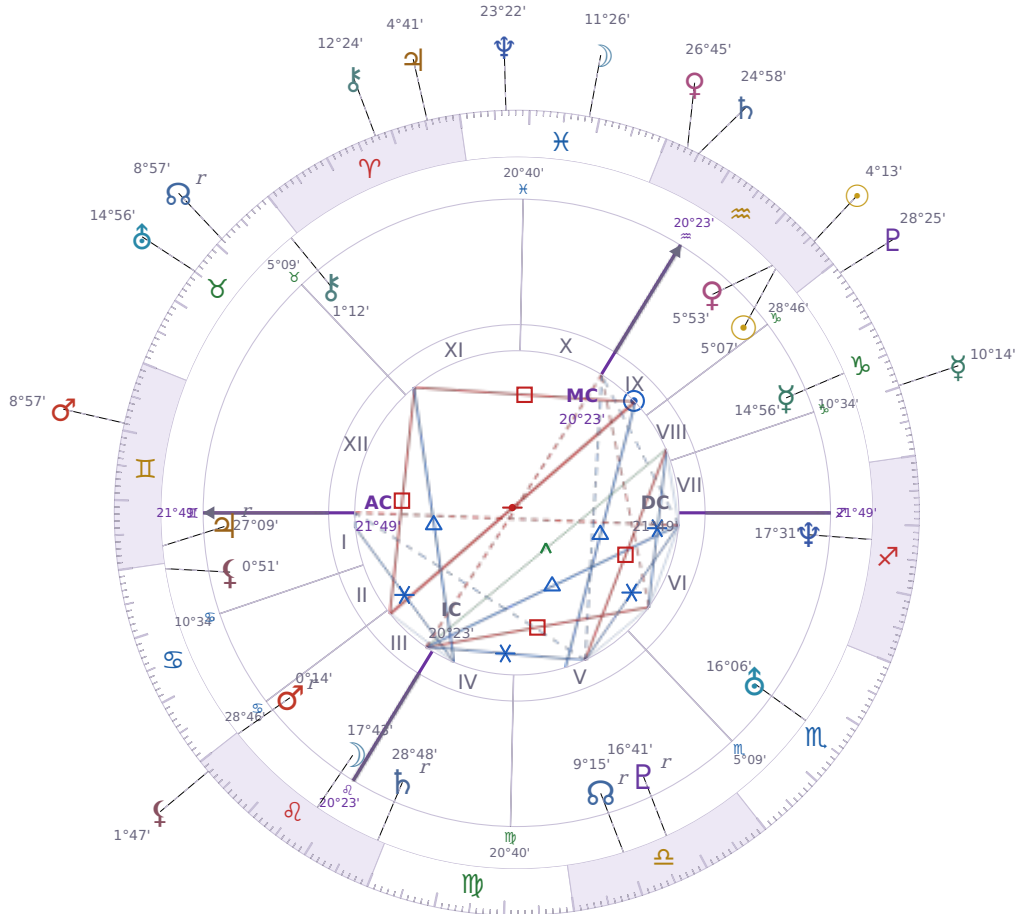

SOLAR RETURN

Volodymyr Zelenskyy

President of Ukraine since 2019

♈ Aquarius January 25, 1978 14:00 Kryvyy Rih

24 January 2023 · 21:19 (19:19 UTC) · Kryvyy Rih

Solar ASC ♍ Virgo · MC ♊ Gemini

NATAL PLANETS

☉ Sun	in	♈	Aquarius	5°07'
☾ Moon			♌ Leo	17°43'
☿ Mercury	in	♐	Capricorn	14°56'
♀ Venus	in	♈	Aquarius	5°53'
♂ Mars	in	♌	Leo	0°14'
♃ Jupiter	in	♊	Gemini	27°09'
♄ Saturn	in	♌	Leo	28°48'
♅ Uranus	in	♏	Scorpio	16°06'
♆ Neptune	in	♏	Sagittarius	17°31'
♇ Pluto	in	♏	Libra	16°41'
♁ Chiron	in	♉	Taurus	1°12'
♊ North Node	in	♏	Libra	9°15'
♋ Lilith	in	♋	Cancer	0°51'

SOLAR RETURN PLANETS

☉ Sun	in	♈	Aquarius	4°13'
☾ Moon	in	♏	Pisces	11°26'
☿ Mercury	in	♐	Capricorn	10°14'
♀ Venus	in	♈	Aquarius	26°45'
♂ Mars	in	♊	Gemini	8°57'
♃ Jupiter	in	♈	Aries	4°41'
♄ Saturn	in	♈	Aquarius	24°58'
♅ Uranus	in	♉	Taurus	14°56'
♆ Neptune	in	♏	Pisces	23°22'
♇ Pluto	in	♐	Capricorn	28°25'
♁ Chiron	in	♈	Aries	12°24'
♊ NNode	in	♉	Taurus	Rx 8°57'
♋ Lilith	in	♌	Leo	1°47'

Singleton: ♃ Jupiter (Fire)

One planet carries your entire fire element — all impulse, confidence, and forward drive flows through it alone. When that planet is strong or well-aspected, you can be surprisingly decisive and energised. When it is under pressure or retrograde, motivation drops sharply and impatience turns inward. **You tend to act in concentrated bursts** rather than maintaining steady momentum, which can make you highly effective in short intense efforts but harder to sustain over long stretches without clear direction.