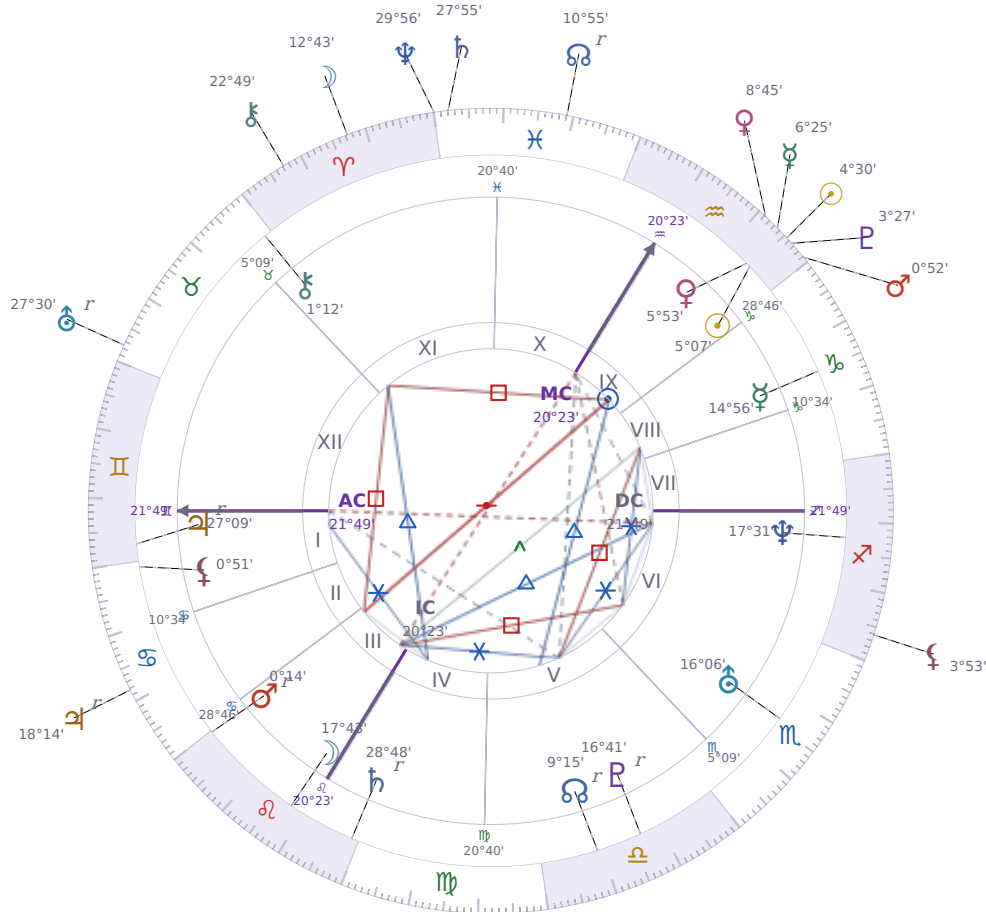

## SOLAR RETURN

### Volodymyr Zelenskyy

President of Ukraine since 2019

♈ Aquarius January 25, 1978 14:00 Kryvyy Rih

**24 January 2026 · 14:36 (12:36 UTC) · Kryvyy Rih**

Solar ASC ♋ Cancer · MC ♉ Pisces

#### NATAL PLANETS

☉ Sun	in	♈	Aquarius	5°07'
☾ Moon	in	♌	Leo	17°43'
☿ Mercury	in	♐	Capricorn	14°56'
♀ Venus	in	♈	Aquarius	5°53'
♂ Mars	in	♌	Leo	0°14'
♃ Jupiter	in	♊	Gemini	27°09'
♄ Saturn	in	♌	Leo	28°48'
♅ Uranus	in	♏	Scorpio	16°06'
♆ Neptune	in	♏	Sagittarius	17°31'
♇ Pluto	in	♏	Libra	16°41'
♁ Chiron	in	♉	Taurus	1°12'
♊ North Node	in	♏	Libra	9°15'
♋ Lilith	in	♋	Cancer	0°51'