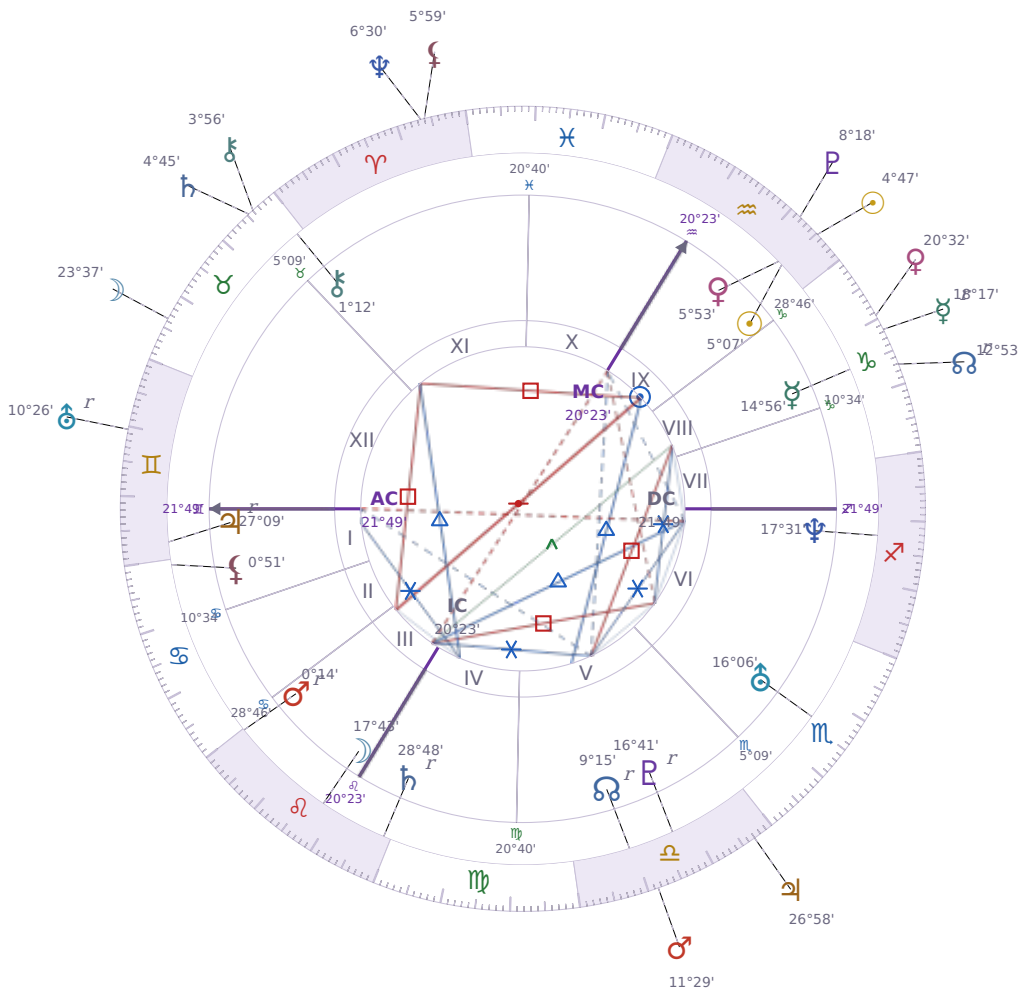

SOLAR RETURN

Volodymyr Zelenskyy

President of Ukraine since 2019

♈ Aquarius January 25, 1978 14:00 Kryvyy Rih

24 January 2029 · 07:53 (05:53 UTC) · Kryvyy Rih

Solar ASC ♈ Aquarius · MC ♊ Sagittarius

NATAL PLANETS

☉ Sun	in	♈	Aquarius	5°07'
☾ Moon	in	♌	Leo	17°43'
☿ Mercury	in	♄	Capricorn	14°56'
♀ Venus	in	♈	Aquarius	5°53'
♂ Mars	in	♌	Leo	0°14'
♃ Jupiter	in	♊	Gemini	27°09'
♄ Saturn	in	♌	Leo	28°48'
♅ Uranus	in	♏	Scorpio	16°06'
♆ Neptune	in	♏	Sagittarius	17°31'
♇ Pluto	in	♏	Libra	16°41'
♁ Chiron	in	♉	Taurus	1°12'
♊ North Node	in	♏	Libra	9°15'
♎ Lilith	in	♋	Cancer	0°51'

SOLAR RETURN PLANETS

☉ Sun	in	♈	Aquarius	4°47'
☾ Moon	in	♉	Taurus	23°37'
☿ Mercury	in	♄	Capricorn	Rx 18°17'
♀ Venus	in	♄	Capricorn	20°32'
♂ Mars	in	♏	Libra	11°29'
♃ Jupiter	in	♏	Libra	26°58'
♄ Saturn	in	♉	Taurus	4°45'
♅ Uranus	in	♊	Gemini	Rx 10°26'
♆ Neptune	in	♈	Aries	6°30'
♇ Pluto	in	♈	Aquarius	8°18'
♁ Chiron	in	♉	Taurus	3°56'
♊ NNode	in	♄	Capricorn	Rx 12°53'
♎ Lilith	in	♈	Aries	5°59'