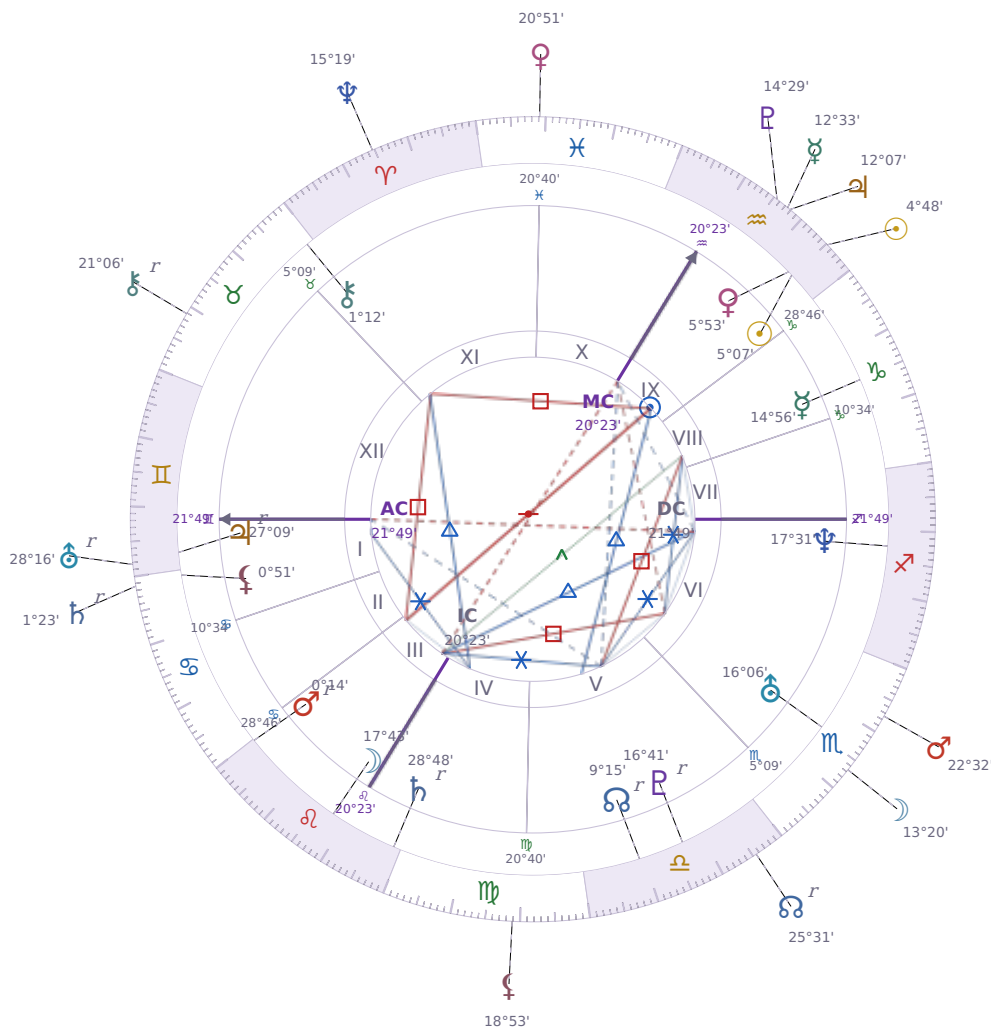

SOLAR RETURN

## Volodymyr Zelenskyy

President of Ukraine since 2019

♈ Aquarius January 25, 1978 14:00 Kryvyy Rih

### 24 January 2033 · 07:25 (05:25 UTC) · Kryvyy Rih

Solar ASC ♈ Aquarius · MC ♊ Sagittarius

**NATAL PLANETS**

☉ Sun	in	♈	Aquarius	5°07'
☾ Moon	in	♌	Leo	17°43'
☿ Mercury	in	♐	Capricorn	14°56'
♀ Venus	in	♈	Aquarius	5°53'
♂ Mars	in	♌	Leo	0°14'
♃ Jupiter	in	♊	Gemini	27°09'
♄ Saturn	in	♌	Leo	28°48'