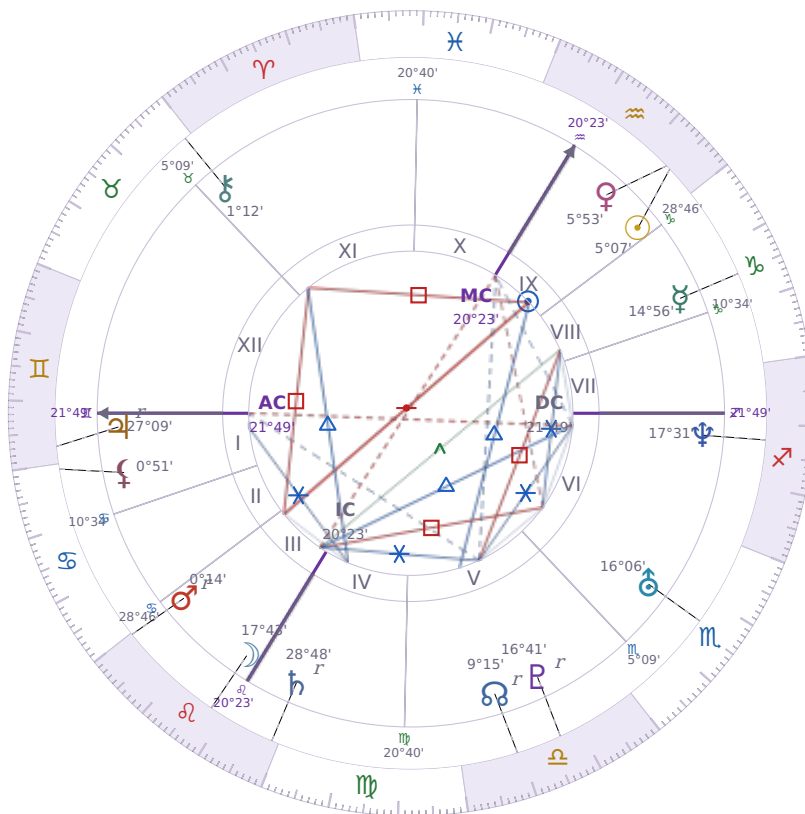

SOLAR RETURN

Volodymyr Zelenskyy

President of Ukraine since 2019

♈ Aquarius January 25, 1978 14:00 Kryvyy Rih

25 January 2043 · 00:00 (22:00 UTC) · Kryvyy Rih

Solar ASC ♎ Libra · MC ♌ Leo

NATAL PLANETS

☉ Sun	in	♈	Aquarius	5°07'
☾ Moon	in	♌	Leo	17°43'
☿ Mercury	in	♐	Capricorn	14°56'
♀ Venus	in	♈	Aquarius	5°53'
♂ Mars	in	♌	Leo	0°14'
♃ Jupiter	in	♊	Gemini	27°09'
♄ Saturn	in	♌	Leo	28°48'

SOLAR RETURN PLANETS

☉ Sun	in	♈	Aquarius	5°07'
☾ Moon	in	♌	Leo	17°43'
☿ Mercury	in	♐	Capricorn	14°56'
♀ Venus	in	♈	Aquarius	5°53'
♂ Mars	in	♌	Leo	0°14'
♃ Jupiter	in	♊	Gemini	27°09'
♄ Saturn	in	♌	Leo	28°48'

♅ Uranus	in	♏	Scorpio	16°06'
♆ Neptune	in	♐	Sagittarius	17°31'
♇ Pluto	in	♎	Libra	16°41'
♄ Chiron	in	♉	Taurus	1°12'
♁ North Node	in	♎	Libra	9°15'
♁ Lilith	in	♋	Cancer	0°51'

SOLAR ANALYSIS

Solar ASC ♎ Libra → natal H5 — Creativity & Romance

KEY TRANSITS BY QUARTER

Q1 · Jan-Mar

Q2 · Apr-Jun

Q3 · Jul-Sep

Q4 · Oct-Dec