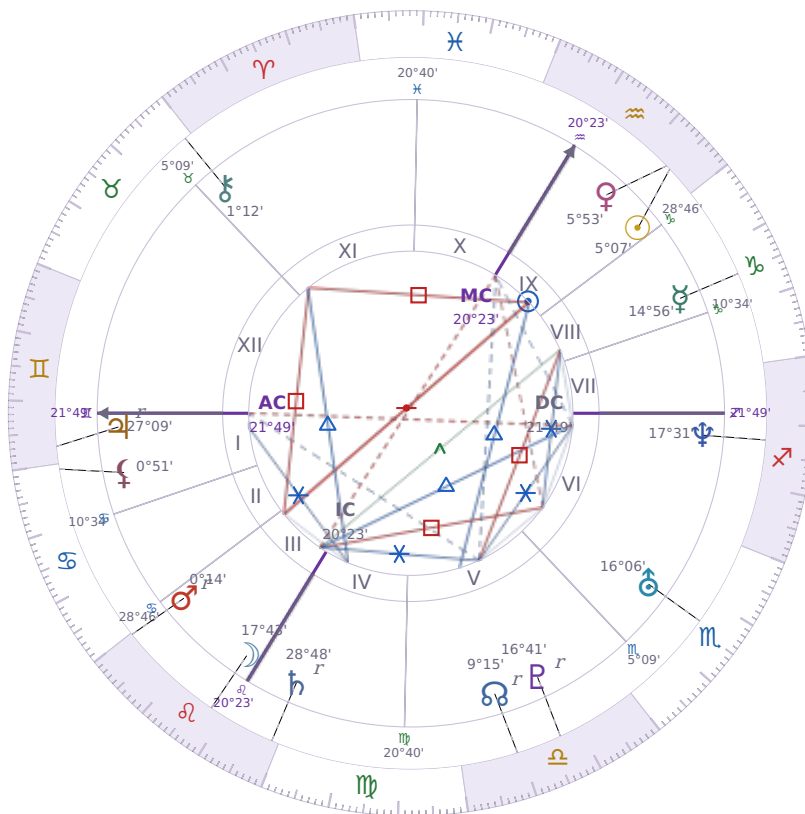

SOLAR RETURN

Volodymyr Zelenskyy

President of Ukraine since 2019

♈ Aquarius January 25, 1978 14:00 Kryvyy Rih

25 January 2044 · 00:00 (22:00 UTC) · Kryvyy Rih

Solar ASC ♎ Libra · MC ♌ Leo

NATAL PLANETS

☉ Sun	in	♈ Aquarius	5°07'
☾ Moon	in	♌ Leo	17°43'
☿ Mercury	in	♐ Capricorn	14°56'
♀ Venus	in	♈ Aquarius	5°53'
♂ Mars	in	♌ Leo	0°14'
♃ Jupiter	in	♊ Gemini	27°09'
♄ Saturn	in	♌ Leo	28°48'

SOLAR RETURN PLANETS

☉ Sun	in	♈ Aquarius	5°07'
☾ Moon	in	♌ Leo	17°43'
☿ Mercury	in	♐ Capricorn	14°56'
♀ Venus	in	♈ Aquarius	5°53'
♂ Mars	in	♌ Leo	0°14'
♃ Jupiter	in	♊ Gemini	27°09'
♄ Saturn	in	♌ Leo	28°48'

♅ Uranus	in	♏	Scorpio	16°06'
♆ Neptune	in	♐	Sagittarius	17°31'
♇ Pluto	in	♎	Libra	16°41'
♁ Chiron	in	♉	Taurus	1°12'
♊ North Node	in	♎	Libra	9°15'
♁ Lilith	in	♋	Cancer	0°51'

SOLAR ANALYSIS

Solar ASC ♎ Libra → natal H5 — Creativity & Romance

KEY TRANSITS BY QUARTER

Q1 · Jan-Mar

Q2 · Apr-Jun

Q3 · Jul-Sep

Q4 · Oct-Dec