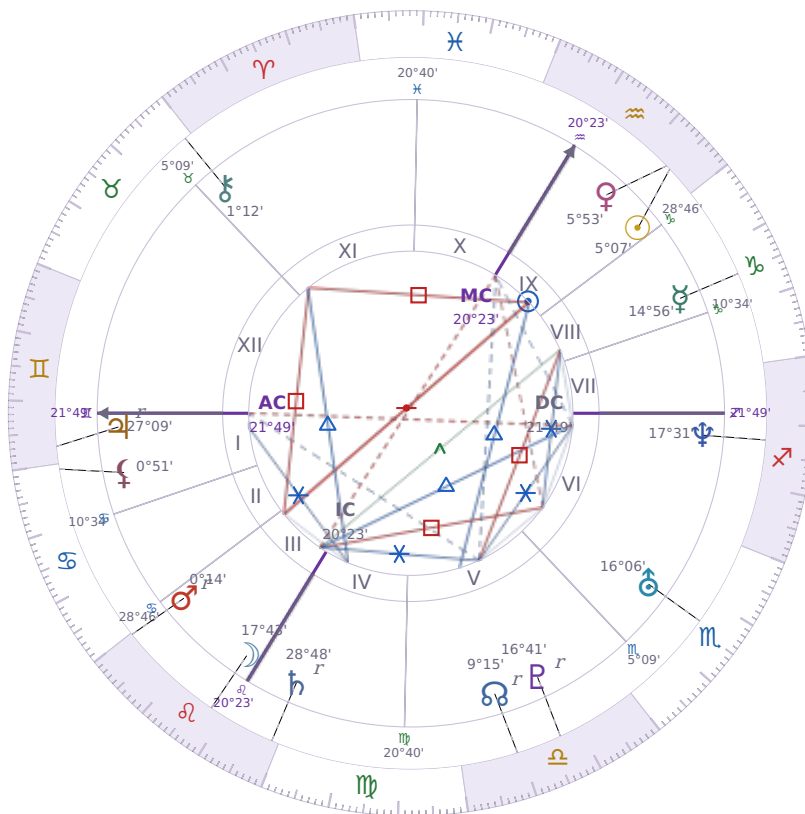

SOLAR RETURN

Volodymyr Zelenskyy

President of Ukraine since 2019

♈ Aquarius January 25, 1978 14:00 Kryvyy Rih

25 January 2060 · 00:00 (22:00 UTC) · Kryvyy Rih

Solar ASC ♎ Libra · MC ♌ Leo

NATAL PLANETS

☉ Sun	in	♈	Aquarius	5°07'
☾ Moon		♌	Leo	17°43'
☿ Mercury	in	♏	Capricorn	14°56'
♀ Venus	in	♈	Aquarius	5°53'
♂ Mars	in	♌	Leo	0°14'
♃ Jupiter	in	♊	Gemini	27°09'
♄ Saturn	in	♌	Leo	28°48'

SOLAR RETURN PLANETS

☉ Sun	in	♈	Aquarius	5°07'
☾ Moon		♌	Leo	17°43'
☿ Mercury	in	♏	Capricorn	14°56'
♀ Venus	in	♈	Aquarius	5°53'
♂ Mars	in	♌	Leo	0°14'
♃ Jupiter	in	♊	Gemini	27°09'
♄ Saturn	in	♌	Leo	28°48'

♅ Uranus	in	♏	Scorpio	16°06'
♆ Neptune	in	♐	Sagittarius	17°31'
♇ Pluto	in	♎	Libra	16°41'
♄ Chiron	in	♉	Taurus	1°12'
♁ North Node	in	♎	Libra	9°15'
♁ Lilith	in	♋	Cancer	0°51'

SOLAR ANALYSIS

Solar ASC ♎ Libra → natal H5 — Creativity & Romance

KEY TRANSITS BY QUARTER

Q1 · Jan-Mar

Q2 · Apr-Jun

Q3 · Jul-Sep

Q4 · Oct-Dec