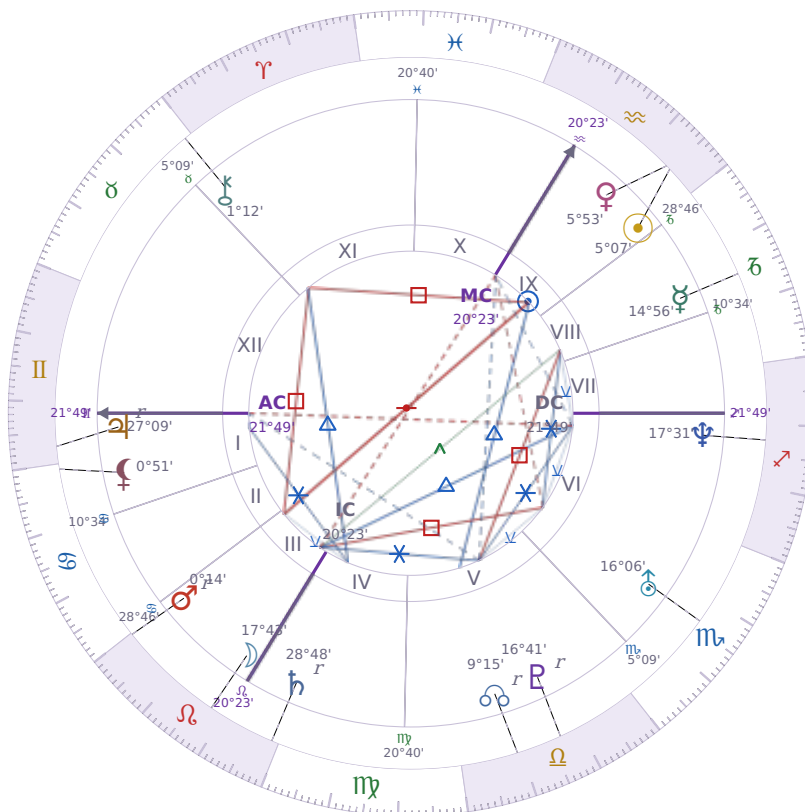

SOLAR RETURN

## Volodymyr Zelenskyy

President of Ukraine since 2019

♈ Aquarius January 25, 1978 14:00 Kryvvy Rih

**25 January 2109 · 00:00 (22:00 UTC) · Kryvvy Rih**

Solar ASC ♎ Libra · MC ♌ Leo

NATAL PLANETS

☉ Sun	in	♈	Aquarius	5°07'
☾ Moon	in	♌	Leo	17°43'
☿ Mercury	in	♐	Capricorn	14°56'
♀ Venus	in	♈	Aquarius	5°53'
♂ Mars	in	♌	Leo	0°14'
♃ Jupiter	in	♊	Gemini	27°09'
♄ Saturn	in	♌	Leo	28°48'

SOLAR RETURN PLANETS

☉ Sun	in	♈	Aquarius	5°07'
☾ Moon	in	♌	Leo	17°43'
☿ Mercury	in	♐	Capricorn	14°56'
♀ Venus	in	♈	Aquarius	5°53'
♂ Mars	in	♌	Leo	0°14'
♃ Jupiter	in	♊	Gemini	27°09'
♄ Saturn	in	♌	Leo	28°48'

## KEY TRANSITS BY QUARTER

**Q1 · Jan-Mar**

**Q2 · Apr-Jun**

**Q3 · Jul-Sep**

**Q4 · Oct-Dec**