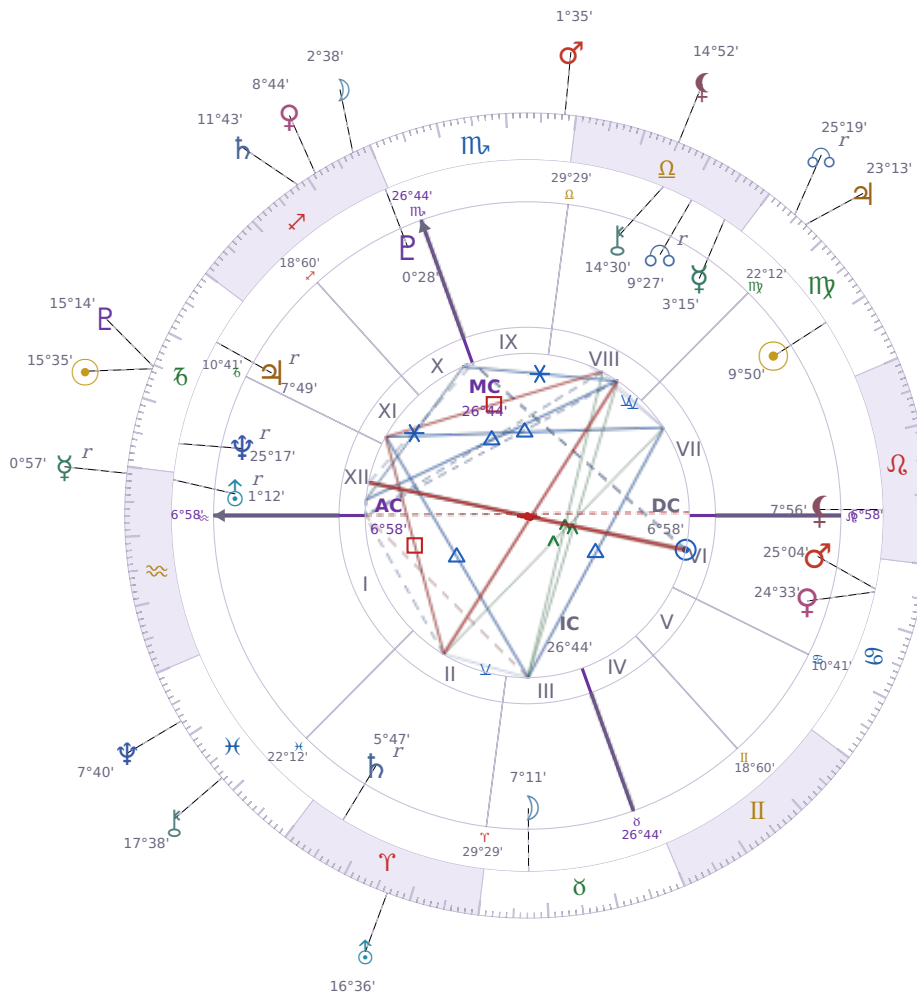

DAILY HOROSCOPE

Zendaya

American actress and singer (born 1996)

♍ Virgo September 1, 1996 18:01 Oakland

Wednesday, 6 January 2016

TRANSITS FOR TODAY

☉ Sun	in ♑ Capricorn	15°35'20"
☾ Moon	in ♏ Sagittarius	2°38'01"
☿ Mercury	in ♒ Aquarius Rx	0°57'22"
♀ Venus	in ♏ Sagittarius	8°44'52"
♂ Mars	in ♏ Scorpio	1°35'31"
♃ Jupiter	in ♍ Virgo	23°14'00"
♄ Saturn	in ♏ Sagittarius	11°43'54"

♅ Uranus	in ♈ Aries	16°36'49"
♆ Neptune	in ♋ Pisces	7°40'55"
♇ Pluto	in ♏ Capricorn	15°14'19"
♁ Chiron	in ♋ Pisces	17°38'53"
♁ NNode	in ♍ Virgo Rx	25°19'04"
♁ Lilith	in ♎ Libra	14°52'44"

NATAL PLANETS

☉ Sun	in ♍ Virgo	9°50'33"	VII
☾ Moon	in ♉ Taurus	7°11'13"	III
☿ Mercury	in ♎ Libra	3°15'58"	VIII
♀ Venus	in ♋ Cancer	24°33'35"	VI
♂ Mars	in ♋ Cancer	25°04'42"	VI
♃ Jupiter	in ♏ Capricorn	7°49'25"	XI Rx
♄ Saturn	in ♈ Aries	5°47'39"	II Rx
♅ Uranus	in ♒ Aquarius	1°12'36"	XII Rx
♆ Neptune	in ♏ Capricorn	25°17'23"	XII Rx
♇ Pluto	in ♏ Sagittarius	0°28'32"	X
♁ Chiron	in ♎ Libra	14°30'22"	VIII
♁ North Node	in ♎ Libra	9°27'41"	VIII Rx
♁ Lilith	in ♌ Leo	7°56'00"	VII

KEY TRANSIT FACTORS

☿ Mercury * Sextile ♇ natal Pluto ★

Right now your mind is working at a level that lets you see through problems to what's actually driving them. You're able to ask better questions and listen more carefully to what people really mean, which makes conversations feel more honest and useful. This period is ideal for tackling complicated topics at work or sorting through decisions you've been sitting on, because your thinking is both clear and intuitive.