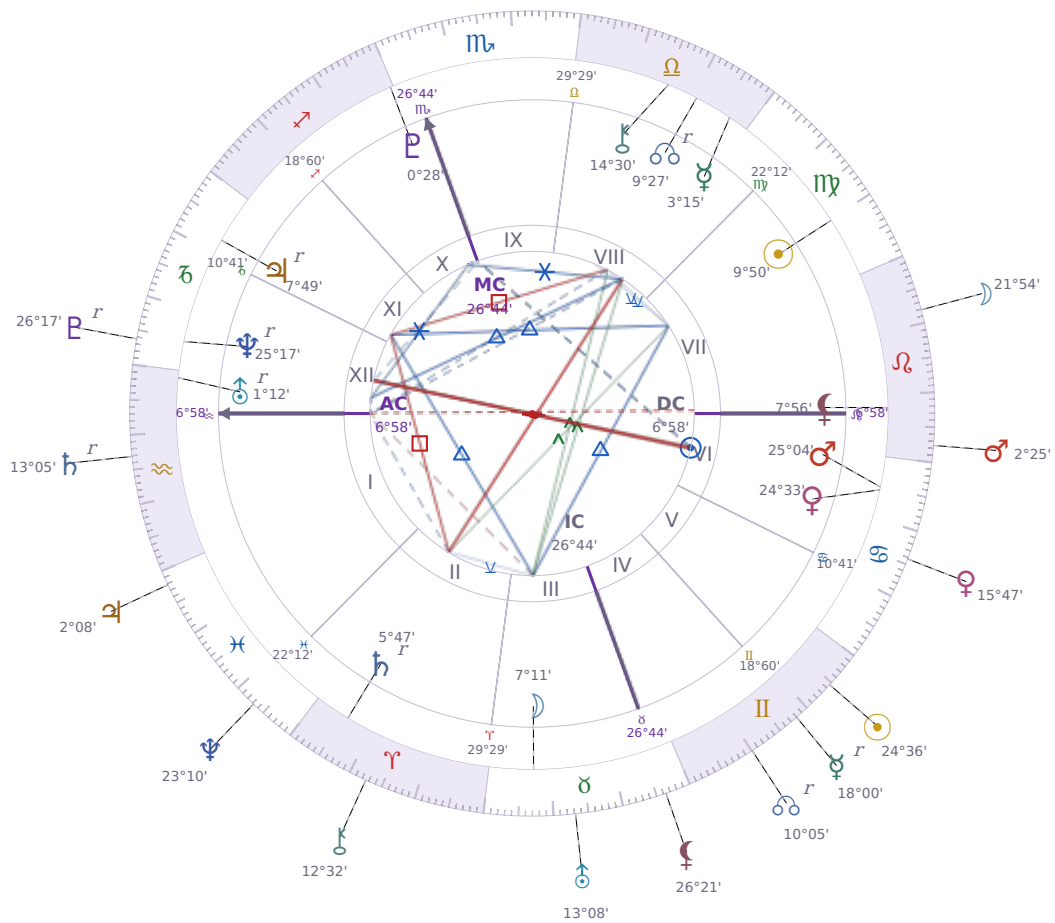

## DAILY PERSONAL HOROSCOPE

### Zendaya

American actress and singer (born 1996)

♍ Virgo September 1, 1996 18:01 Oakland

**Tuesday, 15 June 2021**