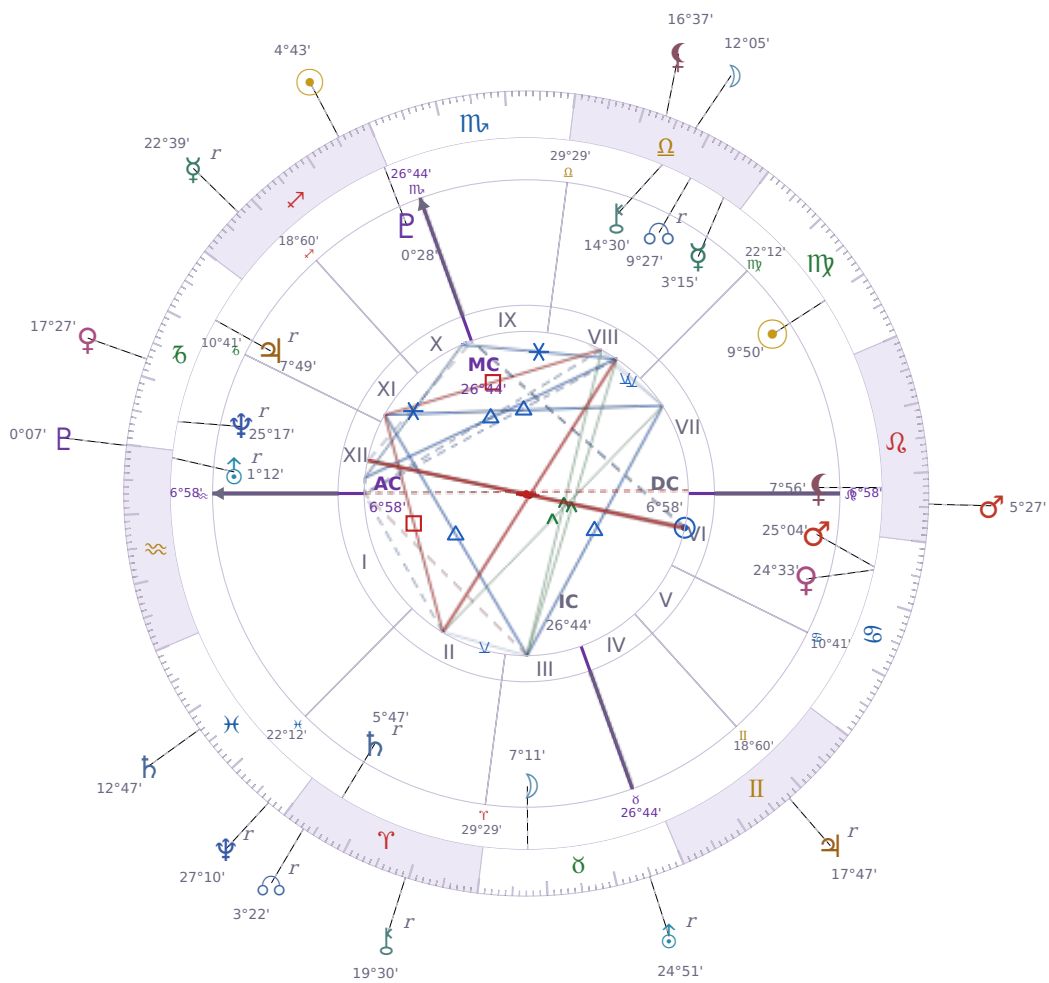

## DAILY PERSONAL HOROSCOPE

### Zendaya

American actress and singer (born 1996)

♍ Virgo September 1, 1996 18:01 Oakland

**Tuesday, 26 November 2024**