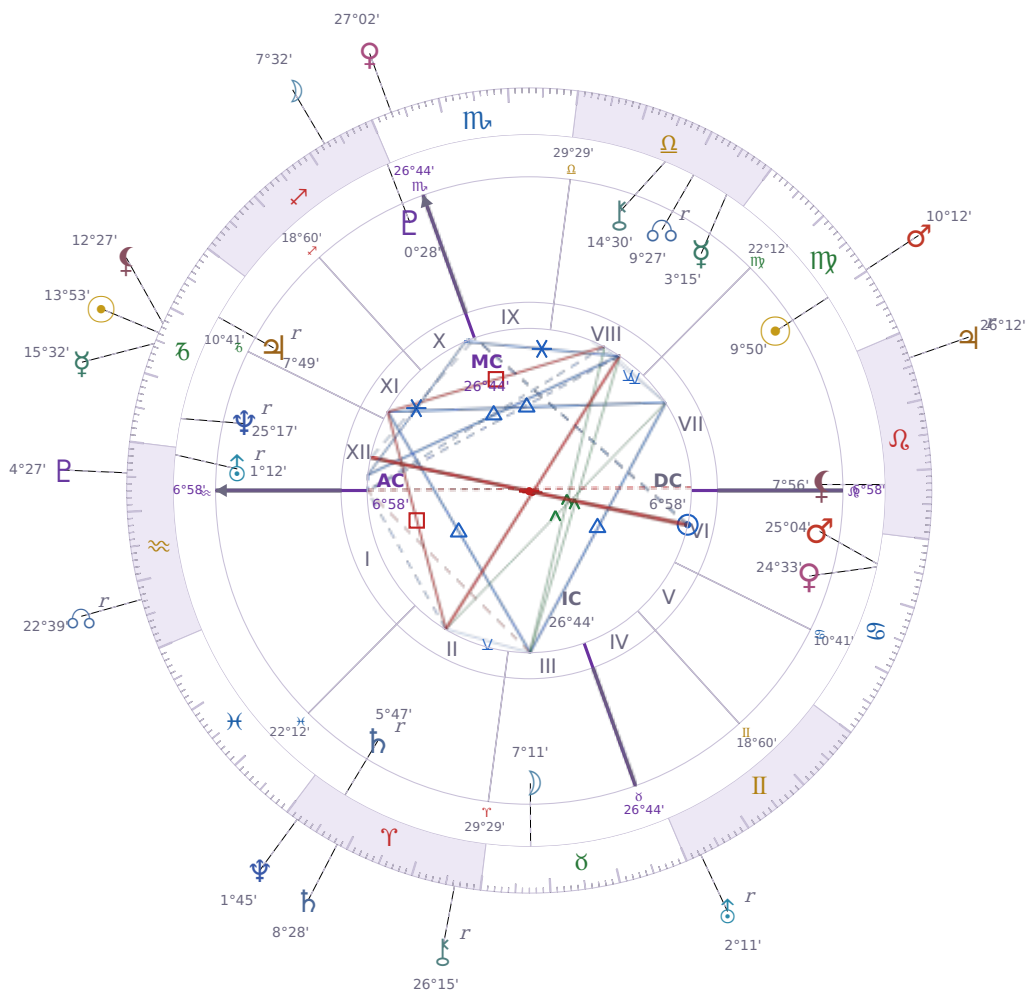

DAILY PERSONAL HOROSCOPE

Zendaya

American actress and singer (born 1996)

♍ Virgo September 1, 1996 18:01 Oakland

Monday, 4 January 2027

TRANSITS FOR TODAY

| | | |
|-----------|--------------------|-----------|
| ☉ Sun | in ♑ Capricorn | 13°53'18" |
| ☾ Moon | in ♐ Sagittarius | 7°32'12" |
| ☿ Mercury | in ♑ Capricorn | 15°32'58" |
| ♀ Venus | in ♎ Scorpio | 27°02'01" |
| ♂ Mars | in ♍ Virgo | 10°12'06" |
| ♃ Jupiter | in ♌ Leo Rx | 26°12'41" |
| ♄ Saturn | in ♈ Aries | 8°28'30" |

| | | |
|-----------|------------------|-----------|
| ♅ Uranus | in ♊ Gemini Rx | 2°11'58" |
| ♆ Neptune | in ♈ Aries | 1°45'36" |
| ♇ Pluto | in ♒ Aquarius | 4°27'22" |
| ♁ Chiron | in ♈ Aries Rx | 26°15'59" |
| ♁ NNode | in ♒ Aquarius Rx | 22°39'31" |
| ♁ Lilith | in ♐ Capricorn | 12°27'55" |

NATAL PLANETS

| | | | |
|--------------|------------------|-----------|---------|
| ☉ Sun | in ♍ Virgo | 9°50'33" | VII |
| ☾ Moon | in ♉ Taurus | 7°11'13" | III |
| ☿ Mercury | in ♎ Libra | 3°15'58" | VIII |
| ♀ Venus | in ♋ Cancer | 24°33'35" | VI |
| ♂ Mars | in ♋ Cancer | 25°04'42" | VI |
| ♃ Jupiter | in ♐ Capricorn | 7°49'25" | XI Rx |
| ♄ Saturn | in ♈ Aries | 5°47'39" | II Rx |
| ♅ Uranus | in ♒ Aquarius | 1°12'36" | XII Rx |
| ♆ Neptune | in ♐ Capricorn | 25°17'23" | XII Rx |
| ♇ Pluto | in ♏ Sagittarius | 0°28'32" | X |
| ♁ Chiron | in ♎ Libra | 14°30'22" | VIII |
| ♁ North Node | in ♎ Libra | 9°27'41" | VIII Rx |
| ♁ Lilith | in ♌ Leo | 7°56'00" | VII |